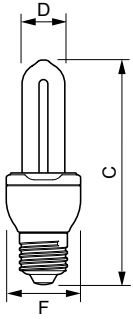

### Product data

General Information	
Cap-Base	E27 [ E27]
Nominal Lifetime (Nom)	6000 h
Switching Cycle	6000X
Light Technical	
Color Code	865 [ CCT of 6500K]
Luminous Flux (Nom)	810 lm
Luminous Flux (Rated) (Nom)	810 lm
Color Designation	Cool Daylight
Lumen Maintenance 2000 h (Nom)	88 %
Chromaticity Coordinate X (Nom)	313
Chromaticity Coordinate Y (Nom)	337
Correlated Color Temperature (Nom)	6500 K
Luminous Efficacy (rated) (Nom)	58 lm/W
Color Rendering Index (Nom)	80
LLMF At End Of Nominal Lifetime (Nom)	70 %
Operating and Electrical	
Input Frequency	50 or 60 Hz
Power (Rated) (Nom)	14.0 W
Lamp Current (Nom)	100 mA
Starting Time (Nom)	0.3 s
Warm Up Time to 60% Light (Min)	5 s

Warm Up Time to 60% Light (Max)	40 s
Power Factor (Nom)	0.6
Voltage (Nom)	220-240 V

Controls and Dimming	
Dimmable	No

Approval and Application	
Energy Efficiency Label (EEL)	A
Mercury (Hg) Content (Max)	2.0 mg
Mercury (Hg) Content (Nom)	1.5 mg
Energy Consumption kWh/1000 h	14 kWh

Product Data	
Full product code	871829165861000
Order product name	Economy Stick 14W CDL E27 220-240 1PF/6
EAN/UPC - Product	8718291658610
Order code	929689116801
Numerator - Quantity Per Pack	1
Numerator - Packs per outer box	6
Material Nr. (12NC)	929689116801
Net Weight (Piece)	0.065 kg

### Dimensional drawing

Product	D (max)	C (max)	F (max)
Economy Stick 14W CDL E27 220-240 1PF/6	21.7 mm	155 mm	40.4 mm

ESSENG Erp 14W CDL E27 220-240V 50/60Hz