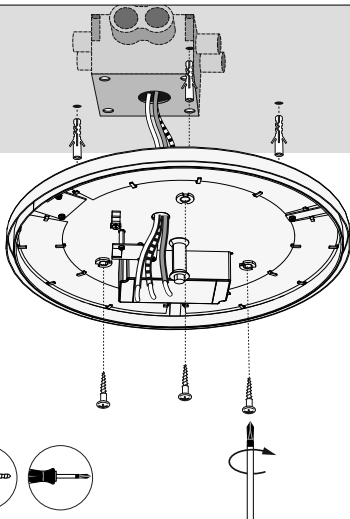

NL

Signify
I.B.R.S. / C.C.R.I. Numéro 10461
5600 VB Eindhoven,
the Netherlands
☎00800-74454775

© 2022 Signify Holding
All rights reserved

www.philips-hue.com

4404 029 05265

Last update: 01/2022

929003055201 Being Hue ceiling lamp aluminium