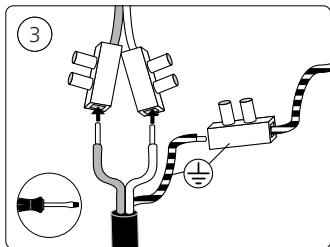

NL

Signify
I.B.R.S. / C.C.R.I. Numéro 10461
5600 VB Eindhoven,
the Netherlands
☎00800-74454775

© 2022 Signify Holding
All rights reserved

www.philips-hue.com

4404 029 05265

Last update: 01/2022

929003055201 Being Hue ceiling lamp aluminium