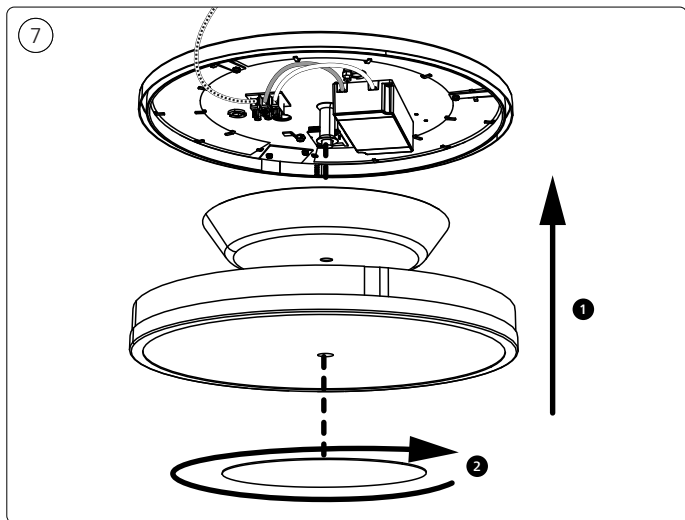

NL

Signify
I.B.R.S. / C.C.R.I. Numéro 10461
5600 VB Eindhoven,
the Netherlands
☎00800-74454775

© 2022 Signify Holding
All rights reserved

www.philips-hue.com

4404 029 05265

Last update: 01/2022

929003055201 Being Hue ceiling lamp aluminium