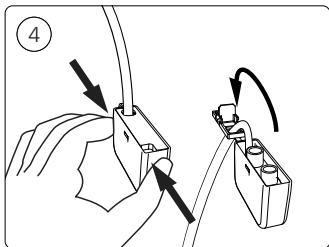

NL

Signify
I.B.R.S. / C.C.R.I. Numéro 10461
5600 VB Eindhoven,
the Netherlands
☎00800-74454775

© 2022 Signify Holding
All rights reserved

www.philips-hue.com

4404 029 05265

Last update: 01/2022

929003055201 Being Hue ceiling lamp aluminium