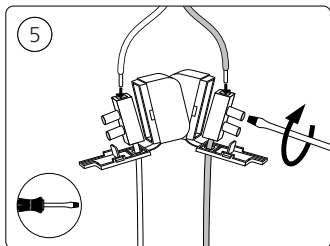

NL

Signify
I.B.R.S. / C.C.R.I. Numéro 10461
5600 VB Eindhoven,
the Netherlands
☎00800-74454775

© 2022 Signify Holding
All rights reserved

www.philips-hue.com

4404 029 05265

Last update: 01/2022

929003055201 Being Hue ceiling lamp aluminium