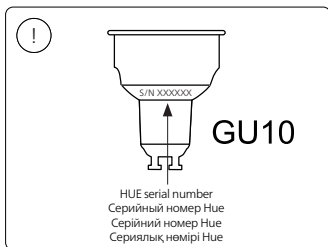

Incl./Вкл.

1 x CR2032

+

Excl./Искл.

Signify

I.B.R.S. / C.C.R.I. Numéro 10461
5600 VB Eindhoven,
the Netherlands
☎00800-74454775

Signify Australia Limited

65 Epping Road, North Ryde,
NSW, 2113 Australia
Toll Free number: 1300 304 404

Signify New Zealand Limited

123 Carlton Gore Road
Newmarket, Auckland 1023
New Zealand
Tel: 0800 454 448

© 2022 Signify Holding
All rights reserved

www.philips-hue.com

4404 029 05305

Last update: 01/2022

929003045701 Runner Hue bar/tube black