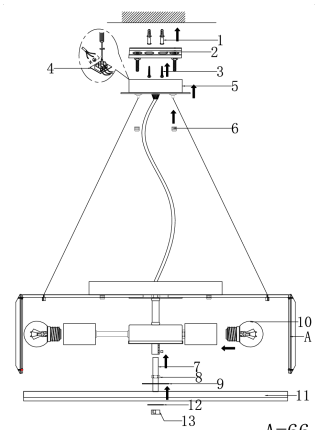

Ceiling lamp Recinto

Series: Recinto Article: MOD080CL-08CH

PROPERTIES

Lamp type: Ceiling lamp
 Height, mm: 894
 Min Height, mm: 294
 Max Height, mm: 894
 Bulbs: (60W)
 Diameter, mm: 530
 Ceiling bowl height, mm: 25
 Ceiling bowl diameter, mm: 100
 Ceiling mount type: Plank

PLAFOND / LAMPSHADE

Lampshade Colour: Transparent
 Shade Material: Crystal

ADDITIONAL

Light Socket: E27
 Lamp power: 60
 VOLTAGE: AC220_240
 Base material: Metal
 2in1: No
 LED: No
 Bulbs incl.: No
 Barcode: 4251110055039
 IP: IP20
 Package volume, m3: 0.102938
 Net weight, kg: 12.15
 Warranty: 2

A=66