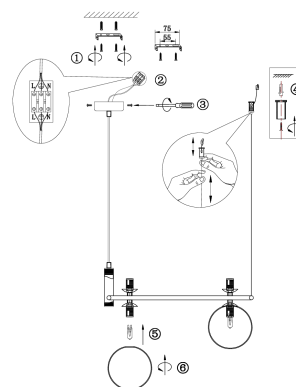

Pendant lamp Ring

Series: Ring Article: MOD013PL-04W

PROPERTIES

Lamp type: ..... Pendant lamp
Height, mm: 1840
Min Height, mm: 340
Max Height, mm: 1840
Bulbs: ..... (25W)
Ceiling bowl height, mm: 25
Ceiling bowl diameter, mm: 80
Ceiling mount type: ..... Plank
Chain length, mm: 1530

PLAFOND / LAMPSHADE

Lampshade Colour: ..... White
Shade Material: ..... Glass
Lampshade Height, mm: 120

ADDITIONAL

Light Socket: G9
Lamp power: 25
VOLTAGE: ..... AC220_240
Width, mm: 435
Base material: ..... Metal
2in1: ..... No
LED: ..... No
Length, mm: 390
Bulbs incl.: ..... No
Barcode: 4251110034157
IP: IP20
Package volume, m3: 0.034723
Net weight, kg: 1.79
Place type: ..... Ballroom
Warranty: 2