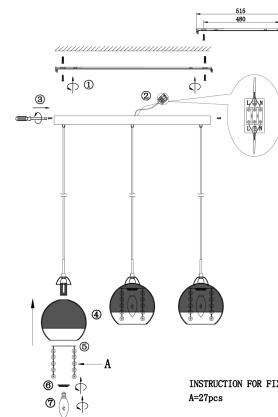

Pendant lamp Iceberg

Series: Iceberg Article: P012-PL-03-N

PROPERTIES

Lamp type: Pendant lamp
 Height, mm: 1000
 Min Height, mm: 205
 Max Height, mm: 1000
 Bulbs: (40W)
 Ceiling bowl height, mm: 30
 Ceiling bowl diameter, mm: 520
 Ceiling mount type: Plank
 Chain length, mm: 700

PLAFOND / LAMPSHADE

Lampshade Colour: Transparent
 Shade Material: Glass

ADDITIONAL

Light Socket: E14
 Lamp power: 40
 VOLTAGE: AC220_240
 Width, mm: 570
 Base material: Metal
 2in1: No
 LED: No
 Length, mm: 150
 Bulbs incl.: No
 Barcode: 4251110021768
 IP: IP20
 Package volume, m3: 0.033638
 Net weight, kg: 1.42
 Place type: Living room
 Warranty: 2

INSTRUCTION FOR FIX:
A=27pcs