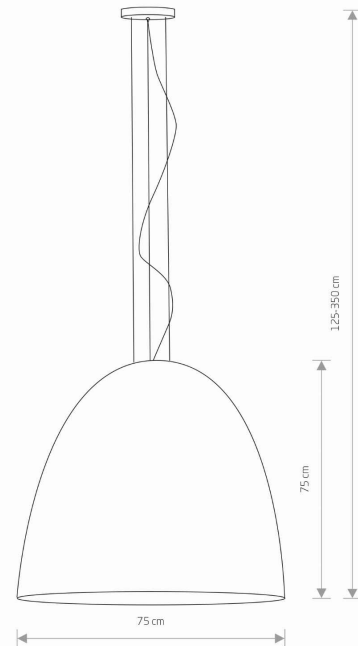

Nowodvorski
LIGHTING

CATALOGUE CARD

LUMINAIRE MODEL

EGG XL
9026

CATALOGUE GROUP
COUNTRY OF ORIGIN

KATALOG 2022
MADE IN POLAND

LIGHT SOURCE **E27**
LIGHT SOURCES TYPE **Replaceable**
MAXIMUM WATTAGE **7x40W**
LAMP INCLUDES SOURCE OF LIGHT **No**
NUMBER OF LIGHT SOURCES **7**
IP **IP20**
Interior use

PACKAGE DIMENSIONS (L/W/H) **81cm/78cm/73cm**

NET/GROSS WEIGHT **6,83kg/10,3kg**

ASSEMBLY METHOD **Bridge**

LEADING/SUPPLEMENTARY COLOR **Black,Gold**

MATERIALS **Composite,Painted steel,Steel**

STYLE **Modern**

ELECTRICAL SECURITY CLASS **I**

POWER SUPPLY **~220-230V/50/60Hz**

DIMENSIONS

5 903139902694