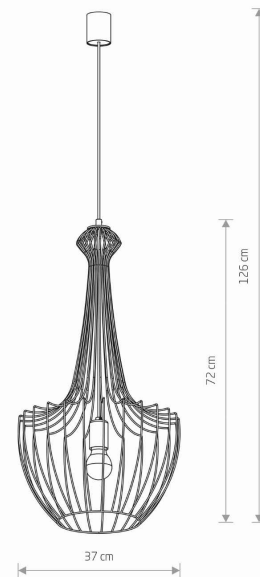

## CATALOGUE CARD

LUMINAIRE MODEL

**LUKSOR S**  
**8851**

CATALOGUE GROUP  
COUNTRY OF ORIGIN

**KATALOG 2022**  
**MADE IN POLAND**

LIGHT SOURCE **E27**  
LIGHT SOURCES TYPE **Replaceable**  
MAXIMUM WATTAGE **1x60W**  
LAMP INCLUDES SOURCE OF LIGHT **No**  
NUMBER OF LIGHT SOURCES **1**  
IP **IP20**  
**Interior use**

PACKAGE DIMENSIONS (L/W/H) **39cm/39cm/75cm**  
NET/GROSS WEIGHT **1,62kg/2,83kg**  
ASSEMBLY METHOD **Bridge**  
LEADING/SUPPLEMENTARY COLOR **Black**  
MATERIALS **Painted steel**  
STYLE **Modern**  
ELECTRICAL SECURITY CLASS **I**  
POWER SUPPLY **~220-230V/50/60Hz**

### DIMENSIONS

5 903139885195