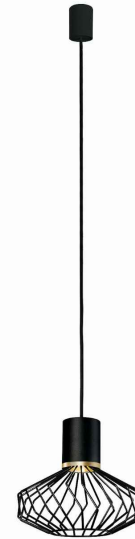

LUMINAIRE MODEL

PICO
8862

CATALOGUE GROUP
COUNTRY OF ORIGIN

KATALOG 2022
MADE IN POLAND

LIGHT SOURCE **GU10**
LIGHT SOURCES TYPE **Replaceable**
MAXIMUM WATTAGE **1x35W**
LAMP INCLUDES SOURCE OF LIGHT **No**
NUMBER OF LIGHT SOURCES **1**
IP **IP20**
Interior use

PACKAGE DIMENSIONS (L/W/H) **21cm/21cm/22,5cm**

NET/GROSS WEIGHT **0,98kg/1,15kg**

ASSEMBLY METHOD **Bridge**

LEADING/SUPPLEMENTARY COLOR **Black, Brass**

MATERIALS **Painted steel, Brass-plated steel**

STYLE **Modern**

ELECTRICAL SECURITY CLASS **I**

POWER SUPPLY **~220-230V/50/60Hz**

DIMENSIONS