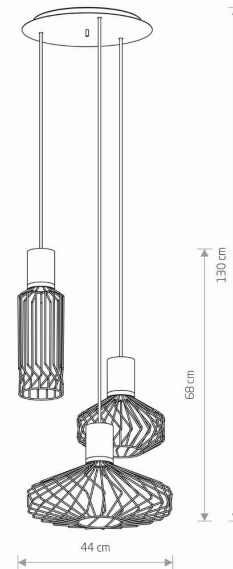

Nowodvorski
LIGHTING

CATALOGUE CARD

LUMINAIRE MODEL

PICO
8863

CATALOGUE GROUP
COUNTRY OF ORIGIN

KATALOG 2022
MADE IN POLAND

LIGHT SOURCE **GU10**
LIGHT SOURCES TYPE **Replaceable**
MAXIMUM WATTAGE **3x35W**
LAMP INCLUDES SOURCE OF LIGHT **No**
NUMBER OF LIGHT SOURCES **3**
IP **IP20**
Interior use

PACKAGE DIMENSIONS (L/W/H) **43cm/33cm/29cm**

NET/GROSS WEIGHT **3,34kg/4,06kg**

ASSEMBLY METHOD **Direct assembly**

LEADING/SUPPLEMENTARY COLOR **Black, Brass**

MATERIALS **Painted steel, Brass-plated steel**

STYLE **Modern**

ELECTRICAL SECURITY CLASS **I**

POWER SUPPLY **~220-230V/50/60Hz**

DIMENSIONS

5 903139886390