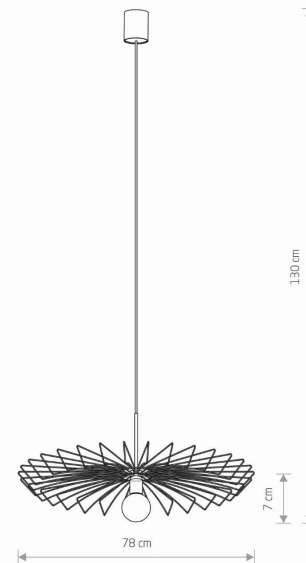

Nowodvorski
LIGHTING

CATALOGUE CARD

LUMINAIRE MODEL

UMBRELLA
8873

CATALOGUE GROUP
COUNTRY OF ORIGIN

KATALOG 2022
MADE IN POLAND

LIGHT SOURCE **E27**
LIGHT SOURCES TYPE **Replaceable**
MAXIMUM WATTAGE **1x60W**
LAMP INCLUDES SOURCE OF LIGHT **No**
NUMBER OF LIGHT SOURCES **1**
IP **IP20**
Interior use

PACKAGE DIMENSIONS (L/W/H) **83,5cm/83,5cm/16cm**

NET/GROSS WEIGHT **1,81kg/3,88kg**

ASSEMBLY METHOD **Bridge**

LEADING/SUPPLEMENTARY COLOR **Black**

MATERIALS **Painted steel**

STYLE **Modern**

ELECTRICAL SECURITY CLASS **I**

POWER SUPPLY **~220-230V/50/60Hz**

DIMENSIONS

5 903139887397