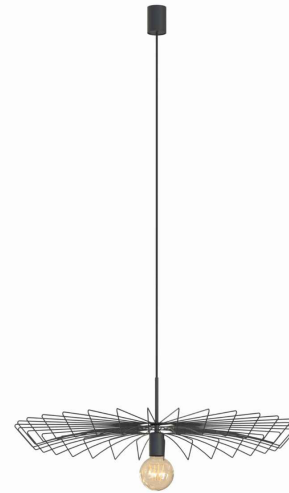

Nowodvorski
LIGHTING

CATALOGUE CARD

LUMINAIRE MODEL

UMBRELLA
8873

CATALOGUE GROUP
COUNTRY OF ORIGIN

KATALOG 2022
MADE IN POLAND

LIGHT SOURCE **E27**
LIGHT SOURCES TYPE **Replaceable**
MAXIMUM WATTAGE **1x60W**
LAMP INCLUDES SOURCE OF LIGHT **No**
NUMBER OF LIGHT SOURCES **1**
IP **IP20**
Interior use

PACKAGE DIMENSIONS (L/W/H) **83,5cm/83,5cm/16cm**

NET/GROSS WEIGHT **1,81kg/3,88kg**

ASSEMBLY METHOD **Bridge**

LEADING/SUPPLEMENTARY COLOR **Black**

MATERIALS **Painted steel**

STYLE **Modern**

ELECTRICAL SECURITY CLASS **I**

POWER SUPPLY **~220-230V/50/60Hz**

DIMENSIONS

5 903139887397