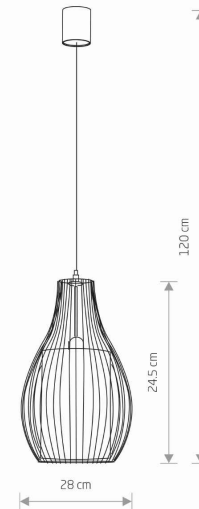

Nowodvorski
LIGHTING

CATALOGUE CARD

LUMINAIRE MODEL

CAMILLA
4610

CATALOGUE GROUP
COUNTRY OF ORIGIN

KATALOG 2022
MADE IN POLAND

LIGHT SOURCE **E27**
LIGHT SOURCES TYPE **Replaceable**
MAXIMUM WATTAGE **1x40W**
LAMP INCLUDES SOURCE OF LIGHT **No**
NUMBER OF LIGHT SOURCES **1**
IP **IP20**
Interior use

PACKAGE DIMENSIONS (L/W/H) **28cm/27,5cm/48cm**

NET/GROSS WEIGHT **1,48kg/1,95kg**

ASSEMBLY METHOD **Hanger**

LEADING/SUPPLEMENTARY COLOR **Black**

MATERIALS **Painted steel, Fabric**

STYLE **Modern**

ELECTRICAL SECURITY CLASS **I**

POWER SUPPLY **~220-230V/50/60Hz**

DIMENSIONS

5 903139461092