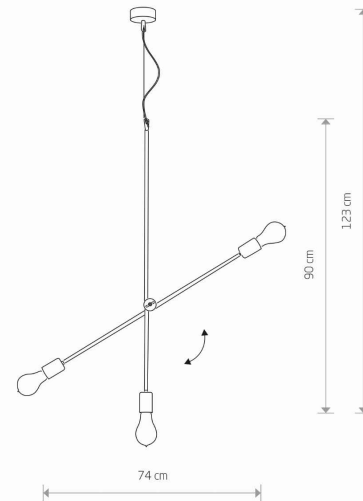

LUMINAIRE MODEL

**STICKS**  
**6268**

CATALOGUE GROUP  
COUNTRY OF ORIGIN

**KATALOG 2022**  
**MADE IN POLAND**

LIGHT SOURCE **E27**  
 LIGHT SOURCES TYPE **Replaceable**  
 MAXIMUM WATTAGE **3x60W**  
 LAMP INCLUDES SOURCE OF LIGHT **No**  
 NUMBER OF LIGHT SOURCES **3**  
 IP **IP20**  
**Interior use**

PACKAGE DIMENSIONS (L/W/H) **17cm/17cm/75cm**  
 NET/GROSS WEIGHT **0,995kg/1,265kg**  
 ASSEMBLY METHOD **Bridge**  
 LEADING/SUPPLEMENTARY COLOR **Black, Brass**  
 MATERIALS **Painted steel**  
 STYLE **Industrial**  
 ELECTRICAL SECURITY CLASS **I**  
 POWER SUPPLY **~220-230V/50/60Hz**

**DIMENSIONS**

5 903139626897