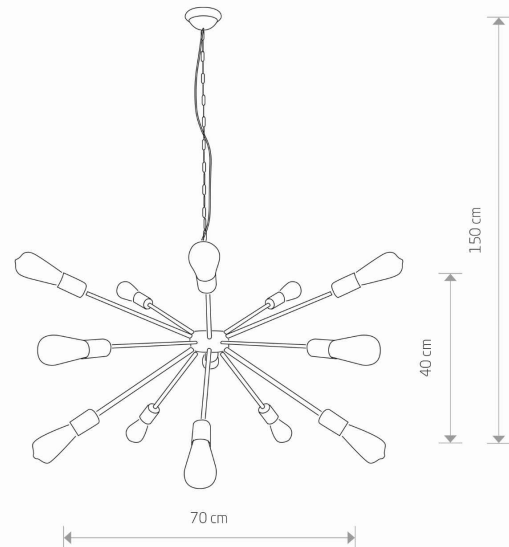

LUMINAIRE MODEL

ROD
9733

CATALOGUE GROUP
COUNTRY OF ORIGIN

KATALOG 2022
MADE IN POLAND

LIGHT SOURCE **E27**
 LIGHT SOURCES TYPE **Replaceable**
 MAXIMUM WATTAGE **15x60W**
 LAMP INCLUDES SOURCE OF LIGHT **No**
 NUMBER OF LIGHT SOURCES **15**
 IP **IP20**
Interior use

PACKAGE DIMENSIONS (L/W/H) **70cm/70cm/43cm**
 NET/GROSS WEIGHT **2,76kg/4,96kg**
 ASSEMBLY METHOD **Hanger**
 LEADING/SUPPLEMENTARY COLOR **Black**
 MATERIALS **Painted steel**
 STYLE **Modern**
 ELECTRICAL SECURITY CLASS **I**
 POWER SUPPLY **~220-230V/50/60Hz**

DIMENSIONS

5 903139973397