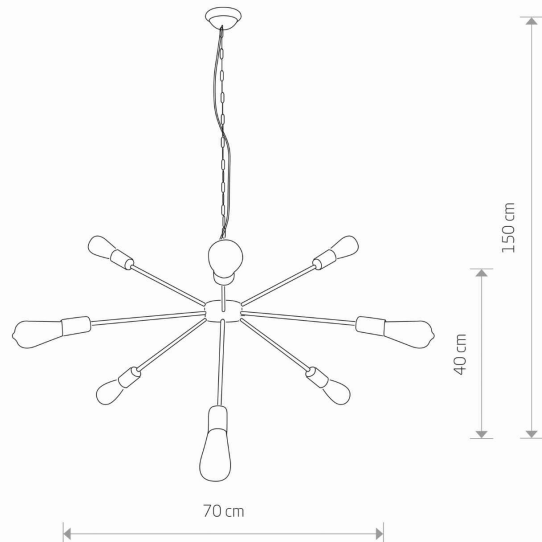

LUMINAIRE MODEL

**ROD**  
**9734**

CATALOGUE GROUP  
COUNTRY OF ORIGIN

**KATALOG 2022**  
**MADE IN POLAND**

LIGHT SOURCE **E27**  
LIGHT SOURCES TYPE **Replaceable**  
MAXIMUM WATTAGE **9x60W**  
LAMP INCLUDES SOURCE OF LIGHT **No**  
NUMBER OF LIGHT SOURCES **9**  
IP **IP20**  
**Interior use**

PACKAGE DIMENSIONS (L/W/H) **70cm/70cm/43cm**

NET/GROSS WEIGHT **1,95kg/3,34kg**

ASSEMBLY METHOD **Hanger**

LEADING/SUPPLEMENTARY COLOR **Black**

MATERIALS **Painted steel**

STYLE **Modern**

ELECTRICAL SECURITY CLASS **I**

POWER SUPPLY **~220-230V/50/60Hz**

**DIMENSIONS**

5 903139973496