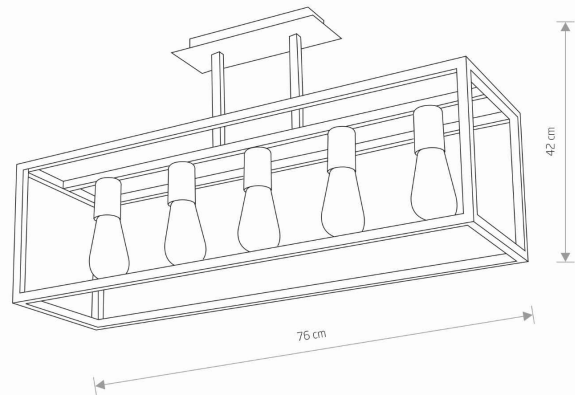

LUMINAIRE MODEL

CRATE
9047

CATALOGUE GROUP
COUNTRY OF ORIGIN

KATALOG 2022
MADE IN POLAND

LIGHT SOURCE **E27**
 LIGHT SOURCES TYPE **Replaceable**
 MAXIMUM WATTAGE **5x60W**
 LAMP INCLUDES SOURCE OF LIGHT **No**
 NUMBER OF LIGHT SOURCES **5**
 IP **IP20**
Interior use

PACKAGE DIMENSIONS (L/W/H) **78cm/42cm/23cm**

NET/GROSS WEIGHT **2,86kg/4,1kg**

ASSEMBLY METHOD **Bridge**

LEADING/SUPPLEMENTARY COLOR **Black**

MATERIALS **Painted steel**

STYLE **Modern**

ELECTRICAL SECURITY CLASS **I**

POWER SUPPLY **~220-230V/50/60Hz**

DIMENSIONS

5 903139904797