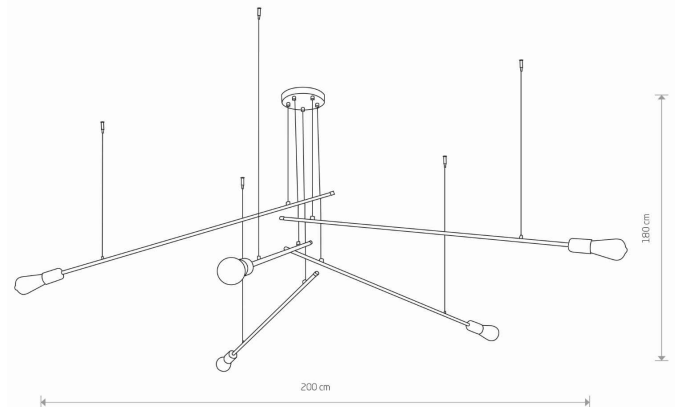

LUMINAIRE MODEL

PILE
9127

CATALOGUE GROUP
COUNTRY OF ORIGIN

KATALOG 2022
MADE IN POLAND

LIGHT SOURCE **E27**
 LIGHT SOURCES TYPE **Replaceable**
 MAXIMUM WATTAGE **5x60W**
 LAMP INCLUDES SOURCE OF LIGHT **No**
 NUMBER OF LIGHT SOURCES **5**
 IP **IP20**
Interior use

PACKAGE DIMENSIONS (L/W/H) **105cm/21cm/10cm**

NET/GROSS WEIGHT **3,32kg/4,2kg**

ASSEMBLY METHOD **Bridge + lines**

LEADING/SUPPLEMENTARY COLOR **Black,Silver**

MATERIALS **Painted steel,Steel**

STYLE **Modern**

ELECTRICAL SECURITY CLASS **I**

POWER SUPPLY **~220-230V/50/60Hz**

DIMENSIONS

5 9 0 3 1 3 9 9 1 2 7 9 2