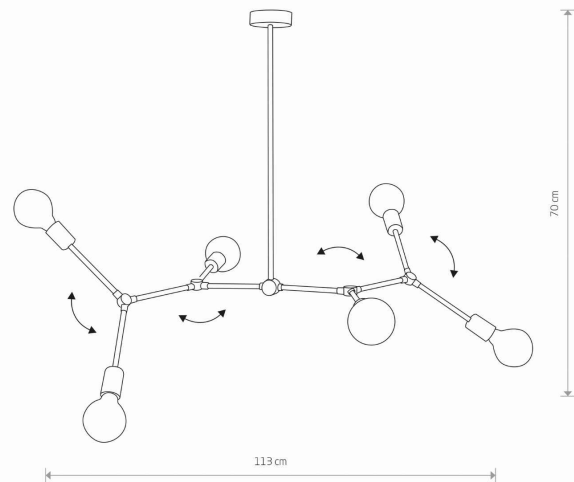

LUMINAIRE MODEL

**TWIG**  
**9138**

CATALOGUE GROUP  
COUNTRY OF ORIGIN

**KATALOG 2022**  
**MADE IN POLAND**

LIGHT SOURCE **E27**  
 LIGHT SOURCES TYPE **Replaceable**  
 MAXIMUM WATTAGE **6x60W**  
 LAMP INCLUDES SOURCE OF LIGHT **No**  
 NUMBER OF LIGHT SOURCES **6**  
 IP **IP20**  
**Interior use**

PACKAGE DIMENSIONS (L/W/H) **51cm/51cm/11cm**

NET/GROSS WEIGHT **1,75kg/2,5kg**

ASSEMBLY METHOD **Bridge**

LEADING/SUPPLEMENTARY COLOR **Black**

MATERIALS **Painted steel**

STYLE **Modern**

ELECTRICAL SECURITY CLASS **I**

POWER SUPPLY **~220-230V/50/60Hz**

DIMENSIONS

5 903139913898