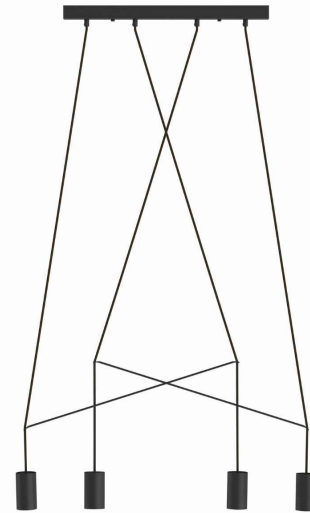

LUMINAIRE MODEL

IMBRIA
9192

CATALOGUE GROUP
COUNTRY OF ORIGIN

KATALOG 2022
MADE IN POLAND

LIGHT SOURCE **GU10**
 LIGHT SOURCES TYPE **Replaceable**
 MAXIMUM WATTAGE **35W**
 LAMP INCLUDES SOURCE OF LIGHT **No**
 NUMBER OF LIGHT SOURCES **4**
 IP **IP20**
Interior use

PACKAGE DIMENSIONS (L/W/H) **68cm/12cm/8.5cm**

NET/GROSS WEIGHT **2.1kg/2.2kg**

ASSEMBLY METHOD **Bridge**

LEADING/SUPPLEMENTARY COLOR **Black**

MATERIALS **Painted steel, Braided cable**

STYLE **Modern**

ELECTRICAL SECURITY CLASS **I**

POWER SUPPLY **~220-230V/50/60Hz**

DIMENSIONS