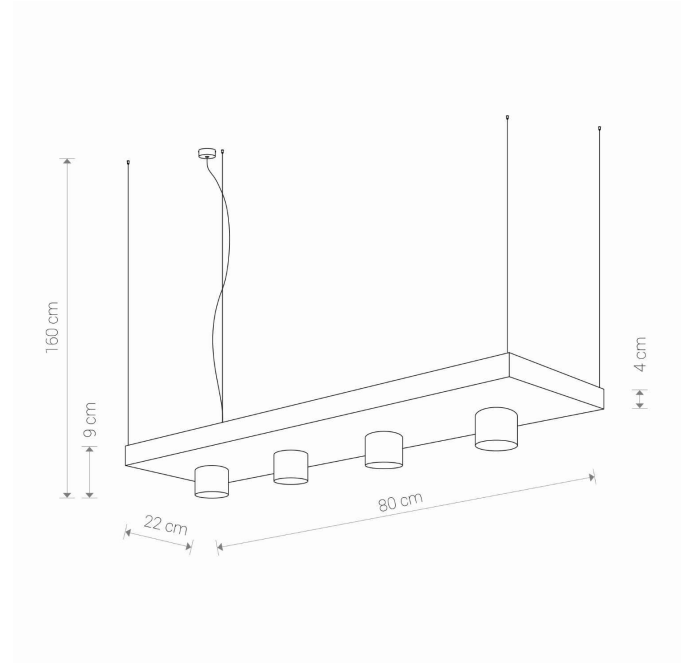

LUMINAIRE MODEL

PLANT
9382

CATALOGUE GROUP
COUNTRY OF ORIGIN

KATALOG 2022
MADE IN POLAND

LIGHT SOURCE **GU10**
LIGHT SOURCES TYPE **Replaceable**
MAXIMUM WATTAGE **4x35W**
LAMP INCLUDES SOURCE OF LIGHT **No**
NUMBER OF LIGHT SOURCES **4**
IP **IP20**
Interior use

PACKAGE DIMENSIONS (L/W/H) **83,5cm/25,5cm/12cm**
NET/GROSS WEIGHT **4,92kg/5,34kg**
ASSEMBLY METHOD **Bridge**
LEADING/SUPPLEMENTARY COLOR **White**
MATERIALS **Painted steel,Chrome**
STYLE **Modern**
ELECTRICAL SECURITY CLASS **I**
POWER SUPPLY **~220-230V/50/60Hz**

DIMENSIONS

5 903139938297