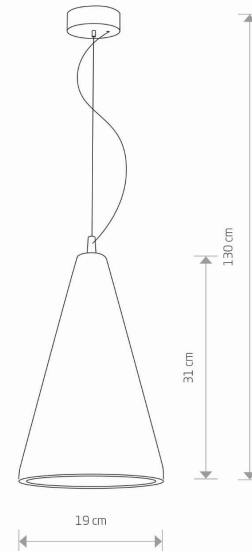

LUMINAIRE MODEL

**VOLCANO L**  
**6852**

CATALOGUE GROUP  
COUNTRY OF ORIGIN

**KATALOG 2022**  
**MADE IN POLAND**

LIGHT SOURCE **E27**  
 LIGHT SOURCES TYPE **Replaceable**  
 MAXIMUM WATTAGE **1x60W**  
 LAMP INCLUDES SOURCE OF LIGHT **No**  
 NUMBER OF LIGHT SOURCES **1**  
 IP **IP20**  
**Interior use**

PACKAGE DIMENSIONS (L/W/H) **35cm/21cm/21cm**

NET/GROSS WEIGHT **2,57kg/2,96kg**

ASSEMBLY METHOD **Bridge**

LEADING/SUPPLEMENTARY COLOR **Gray, Gray**

MATERIALS **Concrete, Painted steel, Chrome**

STYLE **Modern**

ELECTRICAL SECURITY CLASS **I**

POWER SUPPLY **~220-230V/50/60Hz**

DIMENSIONS

5 903139685290