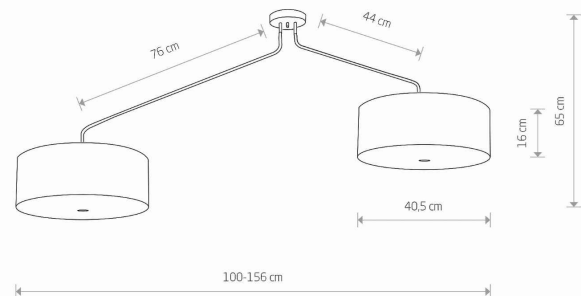

Nowodvorski
LIGHTING

CATALOGUE CARD

LUMINAIRE MODEL

HAWK
8843

CATALOGUE GROUP
COUNTRY OF ORIGIN

KATALOG 2022
MADE IN POLAND

LIGHT SOURCE **E27**
 LIGHT SOURCES TYPE **Replaceable**
 MAXIMUM WATTAGE **6x60W**
 LAMP INCLUDES SOURCE OF LIGHT **No**
 NUMBER OF LIGHT SOURCES **6**
 IP **IP20**
Interior use

PACKAGE DIMENSIONS (L/W/H) **97cm/45cm/36cm**

NET/GROSS WEIGHT **4.46kg/6.86kg**

ASSEMBLY METHOD **Bridge**

LEADING/SUPPLEMENTARY COLOR **White**

MATERIALS **Fabric,Glass,Painted steel**

STYLE **Modern**

ELECTRICAL SECURITY CLASS **I**

POWER SUPPLY **~220-230V/50/60Hz**

DIMENSIONS

5 903139884396