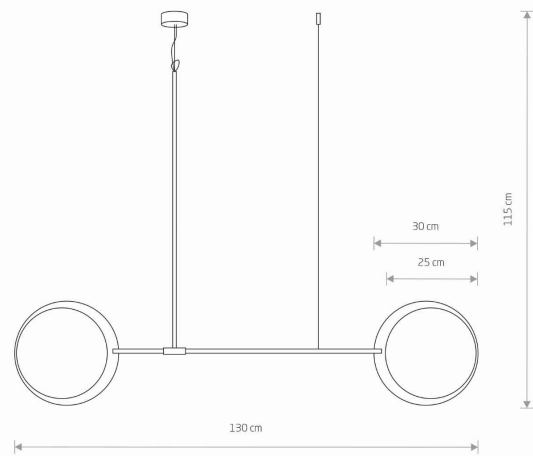

LUMINAIRE MODEL

MINIMAL
9375

CATALOGUE GROUP
COUNTRY OF ORIGIN

KATALOG 2022
MADE IN POLAND

LIGHT SOURCE **E27**
 LIGHT SOURCES TYPE **Replaceable**
 MAXIMUM WATTAGE **2x40W**
 LAMP INCLUDES SOURCE OF LIGHT **No**
 NUMBER OF LIGHT SOURCES **2**
 IP **IP20**
Interior use

PACKAGE DIMENSIONS (L/W/H) **100cm/33cm/10cm**

NET/GROSS WEIGHT **2,94kg/3,7kg**

ASSEMBLY METHOD **Bridge**

LEADING/SUPPLEMENTARY COLOR **Oak,Black**

MATERIALS **Wood,Painted steel,Solid brass**

STYLE **Modern**

ELECTRICAL SECURITY CLASS **I**

POWER SUPPLY **~220-230V/50/60Hz**

DIMENSIONS

5 903139937597