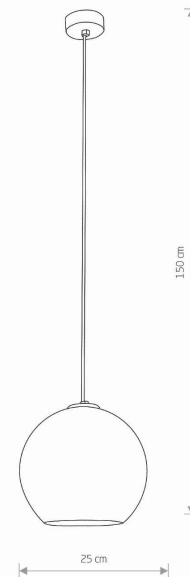

LUMINAIRE MODEL

POLARIS
9057

CATALOGUE GROUP
COUNTRY OF ORIGIN

KATALOG 2022
MADE IN POLAND

LIGHT SOURCE **E27**
LIGHT SOURCES TYPE **Replaceable**
MAXIMUM WATTAGE **1x60W**
LAMP INCLUDES SOURCE OF LIGHT **No**
NUMBER OF LIGHT SOURCES **1**
IP **IP20**
Interior use

PACKAGE DIMENSIONS (L/W/H) **26cm/26cm/30cm**
NET/GROSS WEIGHT **1,02kg/1,415kg**
ASSEMBLY METHOD **Bridge**
LEADING/SUPPLEMENTARY COLOR **Gold,Black**
MATERIALS **Metallized glass,Painted steel**
STYLE **Modern**
ELECTRICAL SECURITY CLASS **I**
POWER SUPPLY **~220-230V/50/60Hz**

DIMENSIONS

5 903139905794