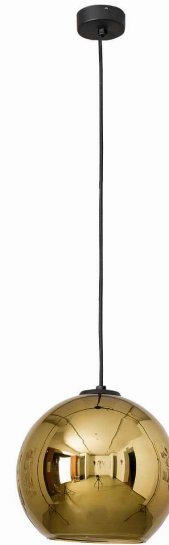

LUMINAIRE MODEL

POLARIS
9057

CATALOGUE GROUP
COUNTRY OF ORIGIN

KATALOG 2022
MADE IN POLAND

LIGHT SOURCE **E27**
LIGHT SOURCES TYPE **Replaceable**
MAXIMUM WATTAGE **1x60W**
LAMP INCLUDES SOURCE OF LIGHT **No**
NUMBER OF LIGHT SOURCES **1**
IP **IP20**
Interior use

PACKAGE DIMENSIONS (L/W/H) **26cm/26cm/30cm**
NET/GROSS WEIGHT **1,02kg/1,415kg**
ASSEMBLY METHOD **Bridge**
LEADING/SUPPLEMENTARY COLOR **Gold,Black**
MATERIALS **Metallized glass,Painted steel**
STYLE **Modern**
ELECTRICAL SECURITY CLASS **I**
POWER SUPPLY **~220-230V/50/60Hz**

DIMENSIONS

5 903139905794