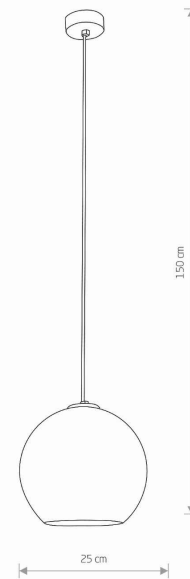

## CATALOGUE CARD

LUMINAIRE MODEL

**POLARIS**  
**9058**

CATALOGUE GROUP  
COUNTRY OF ORIGIN

**KATALOG 2022**  
**MADE IN POLAND**

LIGHT SOURCE **E27**  
LIGHT SOURCES TYPE **Replaceable**  
MAXIMUM WATTAGE **1x60W**  
LAMP INCLUDES SOURCE OF LIGHT **No**  
NUMBER OF LIGHT SOURCES **1**  
IP **IP20**  
**Interior use**

PACKAGE DIMENSIONS (L/W/H) **26cm/26cm/30cm**

NET/GROSS WEIGHT **1,02kg/1,415kg**

ASSEMBLY METHOD **Bridge**

LEADING/SUPPLEMENTARY COLOR **Copper,Black**

MATERIALS **Metallized glass,Painted steel**

STYLE **Modern**

ELECTRICAL SECURITY CLASS **I**

POWER SUPPLY **~220-230V/50/60Hz**

DIMENSIONS

5 903139905893