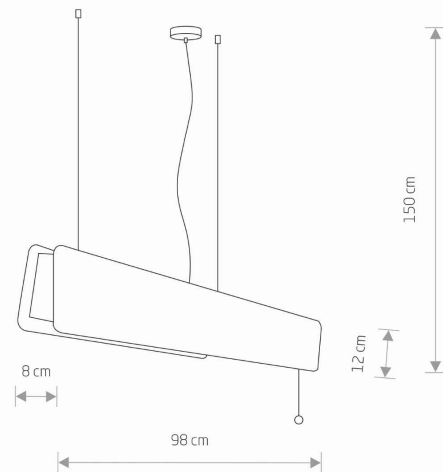

Interior use

PACKAGE DIMENSIONS
(L/W/H)

105cm/8.5cm/13.5cm

NET/GROSS WEIGHT

3.24kg/3.44kg

ASSEMBLY METHOD

Bridge

LEADING/SUPPLEMENTARY COLOR

220-230V/50/60Hz

DIMENSIONS

5 903139752299