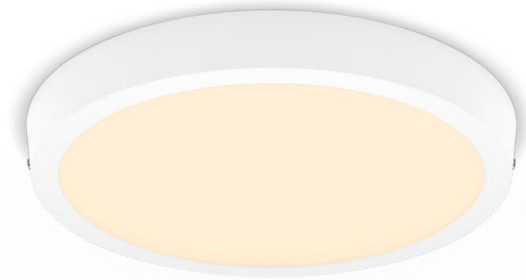

PHILIPS

Downlight

Functional

Magneos Surface Mount Round

White

8719514328754

Comfortable LED light that's easy on your eyes

The Philips LED Slim Downlight delivers a natural light effect for use in general lighting applications. It is a slim masterpiece for low ceilings, creating an elegant ambience anywhere at home. Comfortable light that's easy on your eyes.

Easy to experience

- Ideal for rooms with low ceilings, makes for an unobtrusive and subtle fixture.
- Easy installation

Premium quality

- EyeComfort – light that's easy on the eyes

Material and finishing

- High-quality metal material

Durability

- Long life span up to 25,000 hours

Highlights

Suitable for low ceilings Slim design Easy installation

No more hassle with installation. Just fix or hang securely on the wall or ceiling, and plug it in. Your new light fitting is now ready to light up your room!

Design and finishing

- Colour: white
- Material: metal/plastic

Extra feature/accessory incl.

- Adjustable spot head: No
- Dimmable with remote control: No
- LED integrated: Yes
- Remote control included: No
- Centrepiece: Yes