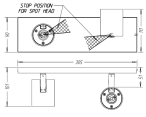

Operating and electrical	
Maximum lamp power	50 W

Mechanical and housing	
Color	Aluminum

Approval and application	
Ingress protection code	IP20 [Finger-protected]

Product data	
Full product code	530924812
Order product name	Runner bar/tube aluminium 2x50W 230V
EAN/UPC - Product	8718291487951
Order code	915004329001
Numerator - Quantity Per Pack	1
Numerator - Packs per outer box	10
Material Nr. (12NC)	915004329001
Net Weight (Piece)	0.795 kg

Runner

Dimensional drawing

Runner bar/tube aluminium 2x50W 230V