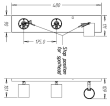

Operating and electrical	
Maximum lamp power	50 W

Mechanical and housing	
Color	Aluminum

Approval and application	
Ingress protection code	IP20 [Finger-protected]

Product data	
Full product code	530934812
Order product name	Runner bar/tube aluminium 3x50W 230V
EAN/UPC - Product	8718291487845
Order code	915004327701
Numerator - Quantity Per Pack	1
Numerator - Packs per outer box	10
Material Nr. (12NC)	915004327701
Net Weight (Piece)	1.175 kg

Runner

Dimensional drawing

Runner bar/tube aluminium 3x50W 230V