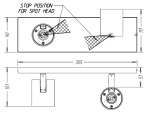

Operating and electrical	
Maximum lamp power	50 W

Mechanical and housing	
Color	White

Approval and application	
Ingress protection code	IP20 [Finger-protected]

Product data	
Full product code	530923112
Order product name	Runner bar/tube white 2x50W 230V
EAN/UPC - Product	8718291487944
Order code	915004328901
Numerator - Quantity Per Pack	1
Numerator - Packs per outer box	10
Material Nr. (12NC)	915004328901
Net Weight (Piece)	0.825 kg

Runner

Dimensional drawing

Runner bar/tube white 2x50W 230V