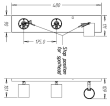

Operating and electrical	
Maximum lamp power	50 W

Mechanical and housing	
Color	White

Approval and application	
Ingress protection code	IP20 [Finger-protected]

Product data	
Full product code	530933112
Order product name	Runner bar/tube white 3x50W 230V
EAN/UPC - Product	8718291487838
Order code	915004327601
Numerator - Quantity Per Pack	1
Numerator - Packs per outer box	10
Material Nr. (12NC)	915004327601
Net Weight (Piece)	1.205 kg

Runner

Dimensional drawing

Runner bar/tube white 3x50W 230V