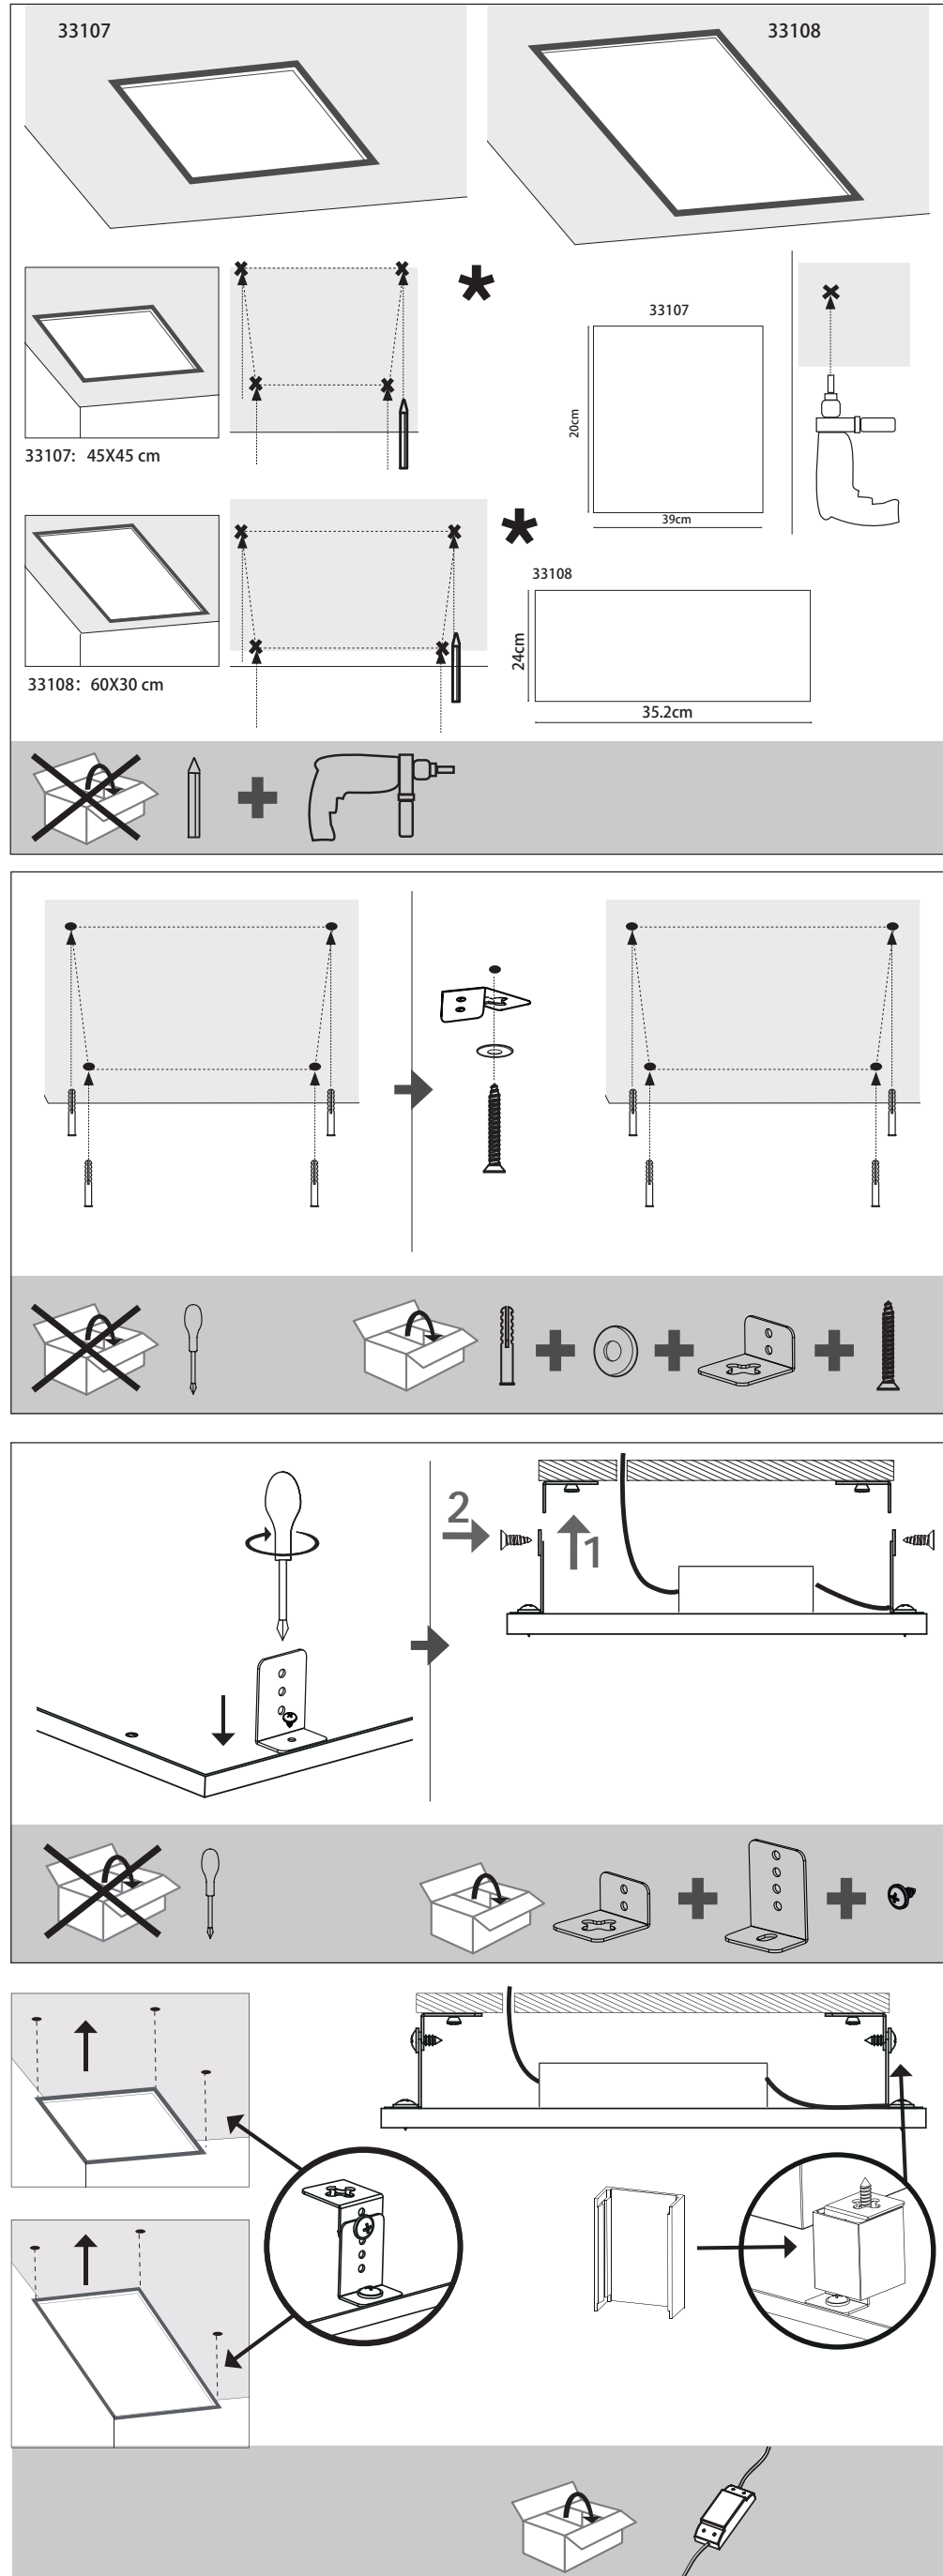

555 mm

420 mm

**A** Ceiling Panel Mount

**B** Recessed Ceiling Mount

**C** Semi Recessed Mount

33107  
33108

**EGLO**

LED-PANEL

555 mm

420mm

**D** Surface Mount

**E** Hanging Mount

**F**