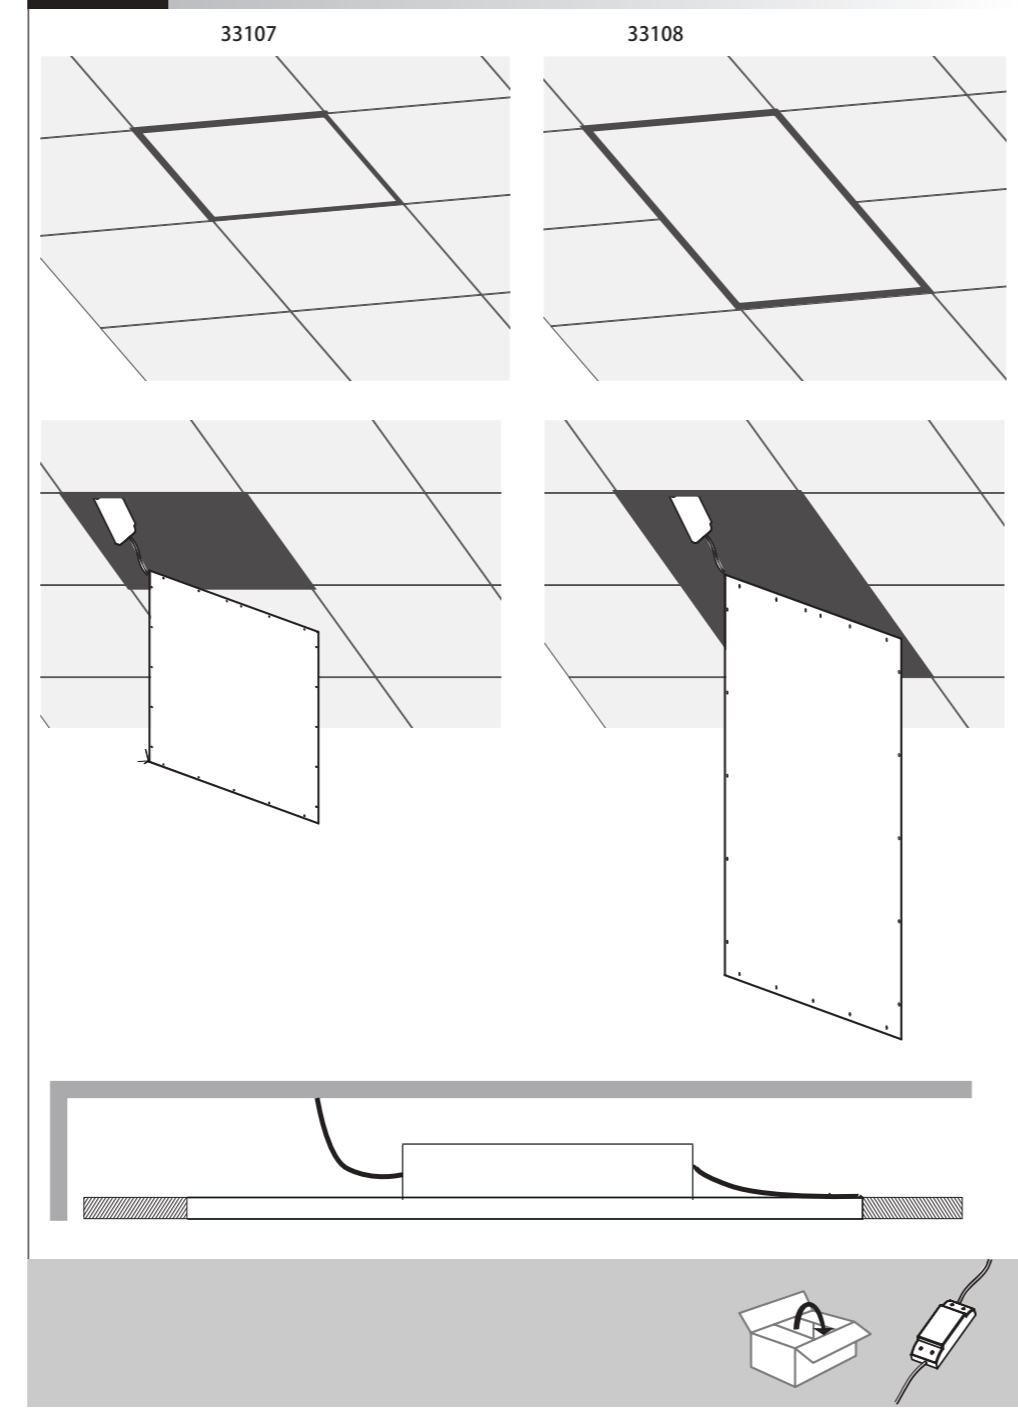

555 mm

420 mm

**A** Ceiling Panel Mount

**B** Recessed Ceiling Mount

**C** Semi Recessed Mount

33107  
33108

**EGLO**

LED-PANEL

555 mm

420mm

**D** Surface Mount

**E** Hanging Mount

**F**