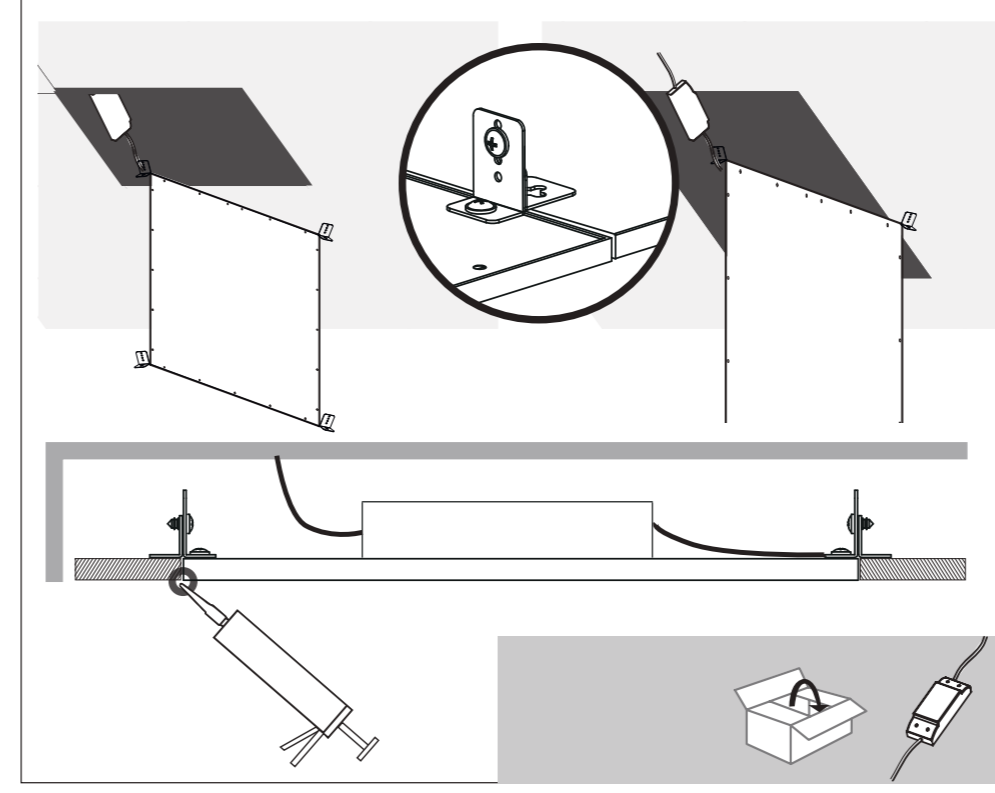

555 mm

420 mm

**A** Ceiling Panel Mount

**B** Recessed Ceiling Mount

**C** Semi Recessed Mount

33107  
33108

**EGLO**

LED-PANEL

555 mm

420mm

**D** Surface Mount

**E** Hanging Mount

**F**