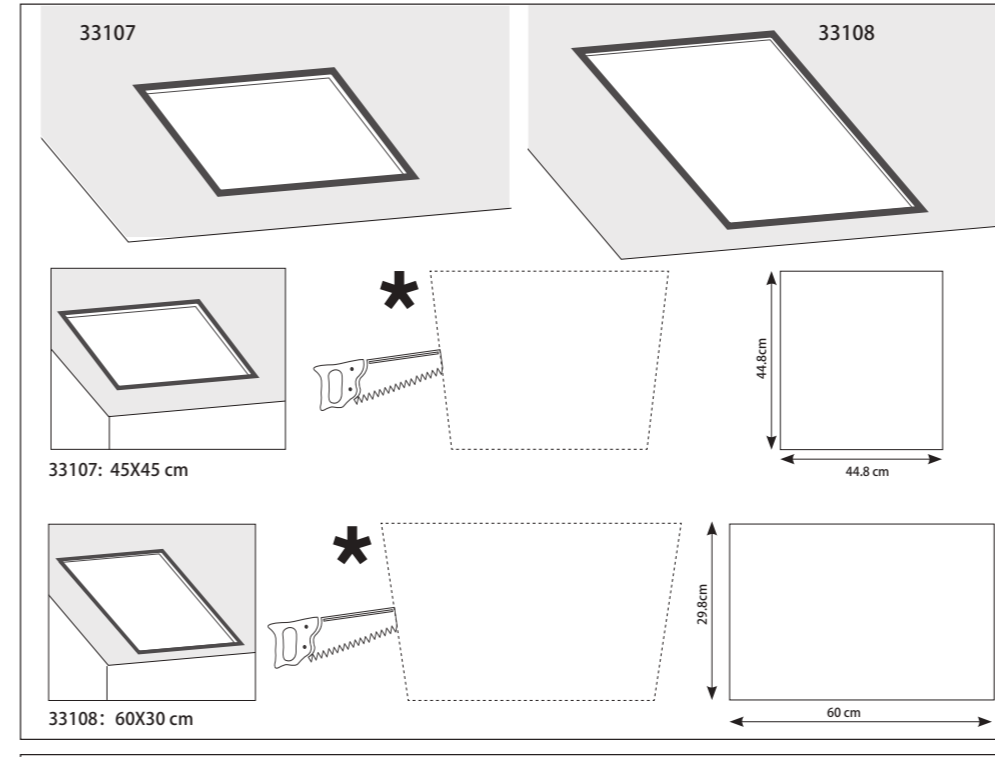

555 mm

420 mm

**A** Ceiling Panel Mount

**B** Recessed Ceiling Mount

**C** Semi Recessed Mount

33107  
33108

**EGLO**

LED-PANEL

555 mm

420mm

**D** Surface Mount

**E** Hanging Mount

**F**