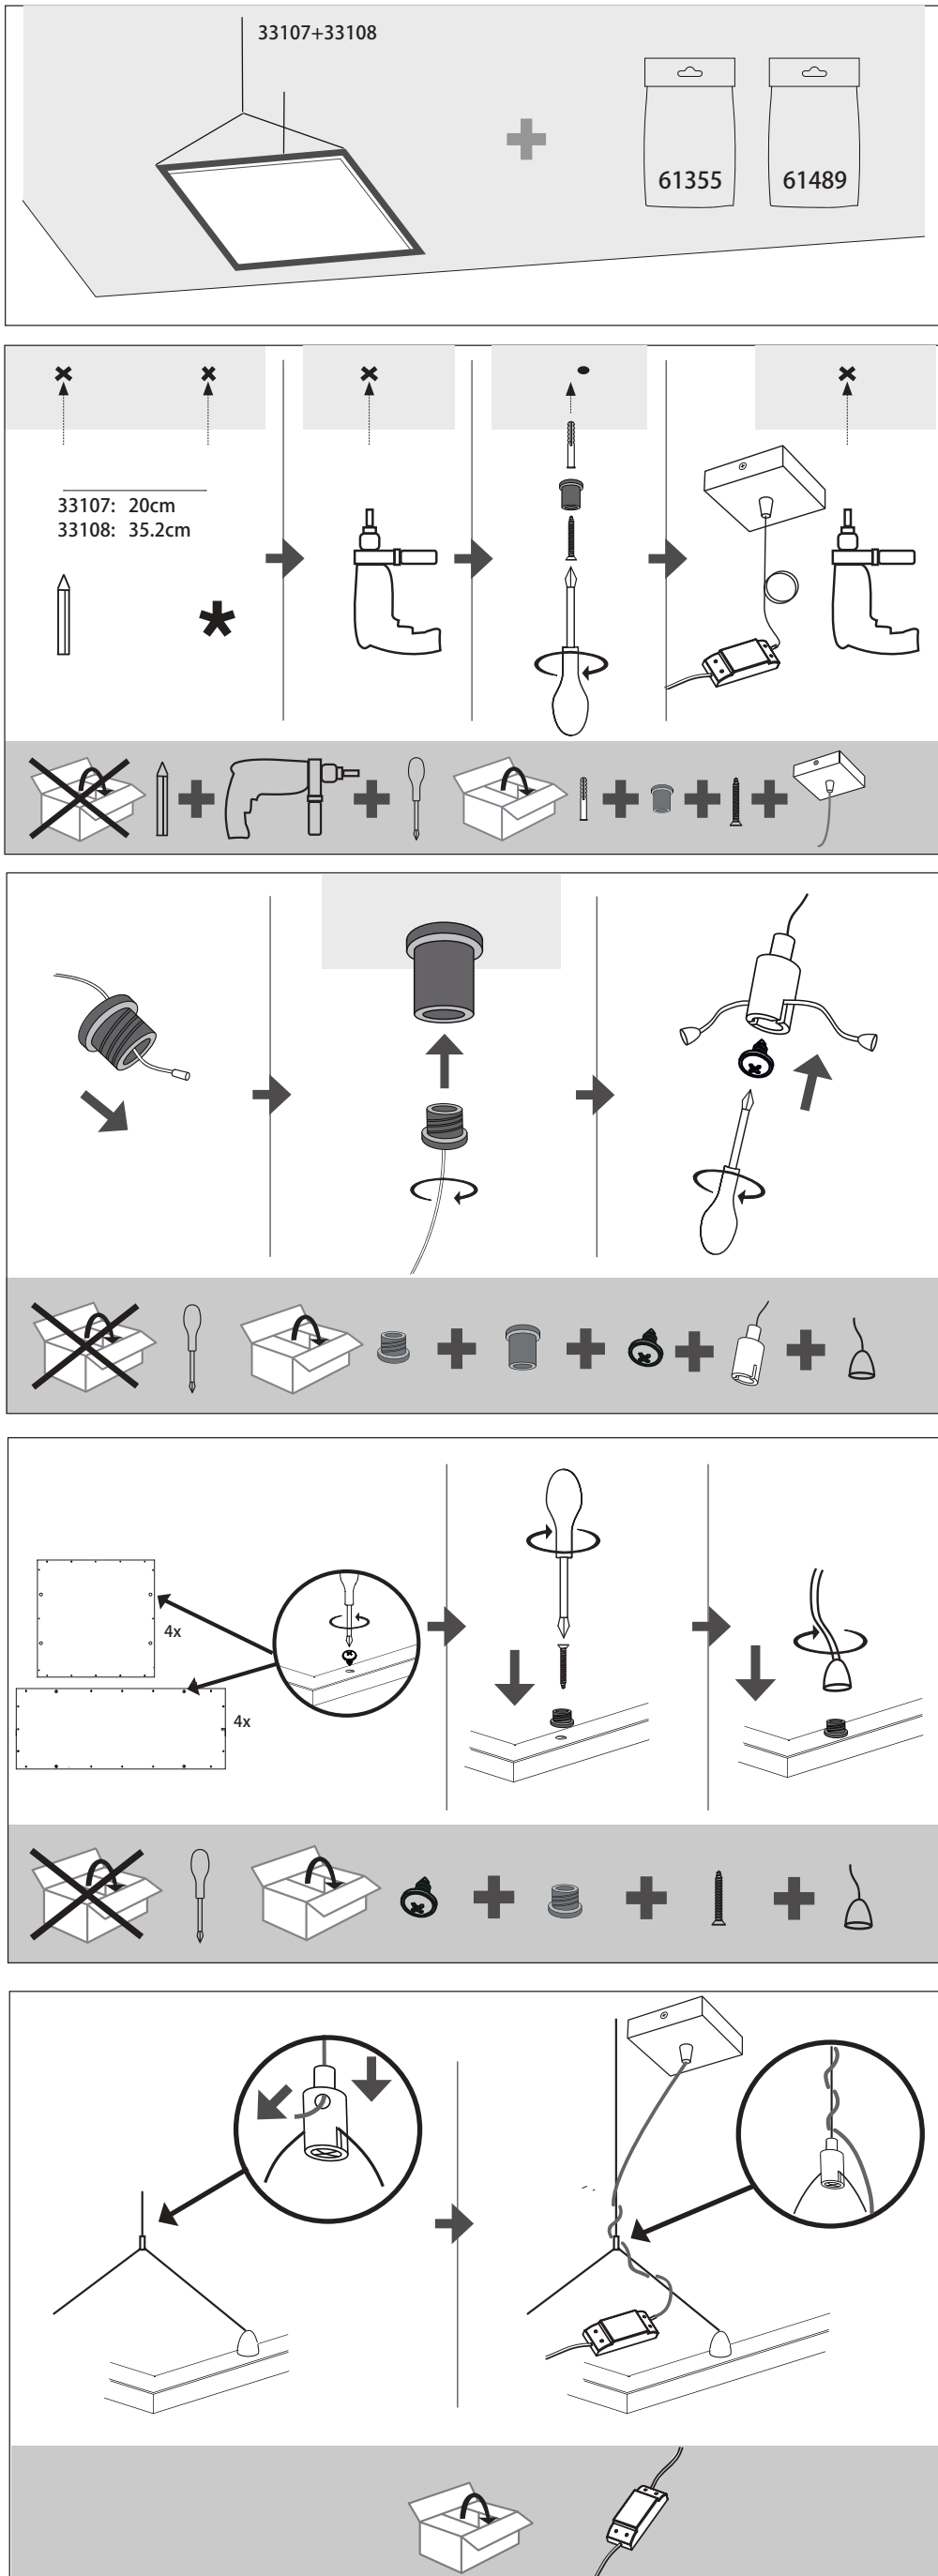

555 mm

420 mm

**A** Ceiling Panel Mount

**B** Recessed Ceiling Mount

**C** Semi Recessed Mount

33107  
33108

**EGLO**

LED-PANEL

555 mm

420mm

**D** Surface Mount

**E** Hanging Mount

**F**