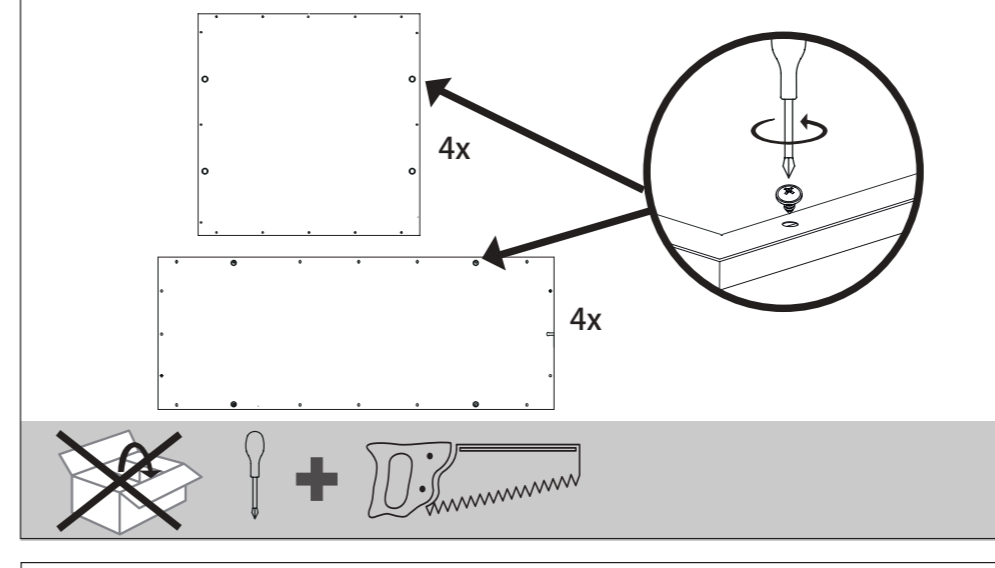

555 mm

420 mm

**A** Ceiling Panel Mount

**B** Recessed Ceiling Mount

**C** Semi Recessed Mount

33107  
33108

**EGLO**

LED-PANEL

555 mm

420mm

**D** Surface Mount

**E** Hanging Mount

**F**