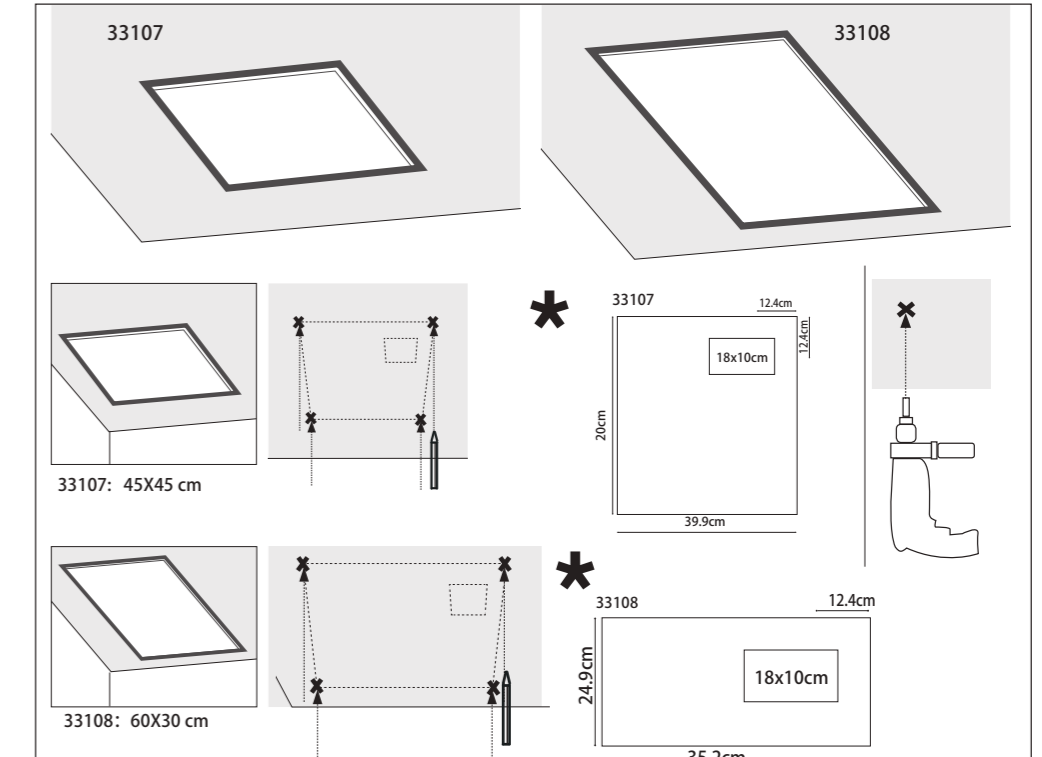

555 mm

420 mm

**A** Ceiling Panel Mount

**B** Recessed Ceiling Mount

**C** Semi Recessed Mount

33107  
33108

**EGLO**

LED-PANEL

555 mm

420mm

**D** Surface Mount

**E** Hanging Mount

**F**