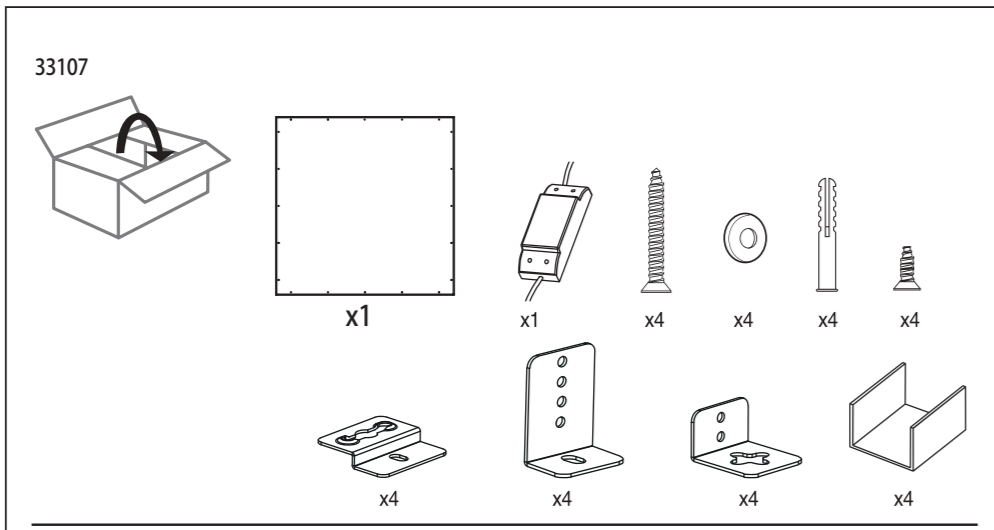

555 mm

420 mm

**A** Ceiling Panel Mount

**B** Recessed Ceiling Mount

**C** Semi Recessed Mount

33107  
33108

**EGLO**

LED-PANEL

555 mm

420mm

**D** Surface Mount

**E** Hanging Mount

**F**