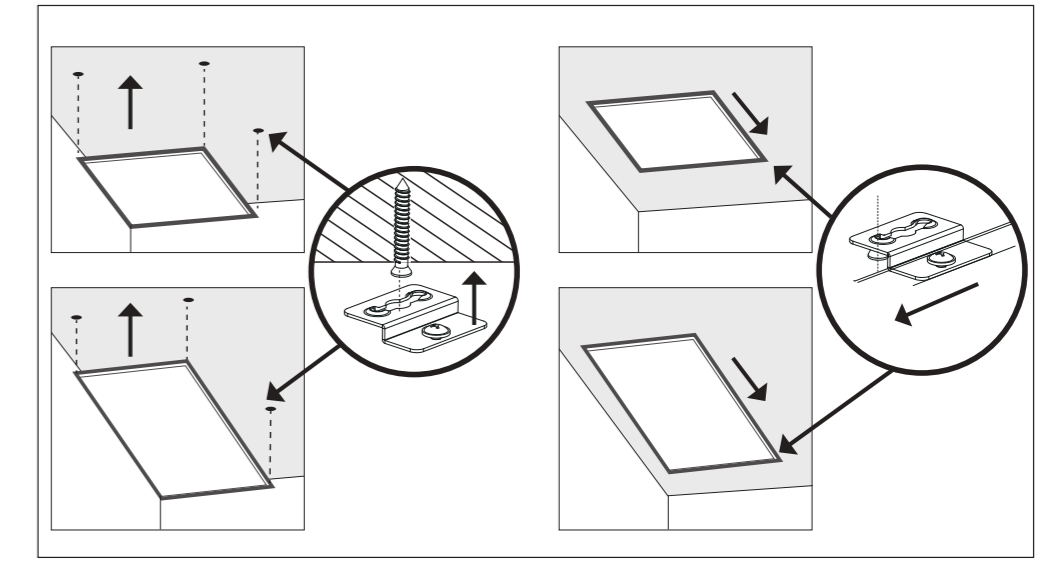

555 mm

420 mm

**A** Ceiling Panel Mount

**B** Recessed Ceiling Mount

**C** Semi Recessed Mount

33107  
33108

**EGLO**

LED-PANEL

555 mm

420mm

**D** Surface Mount

**E** Hanging Mount

**F**