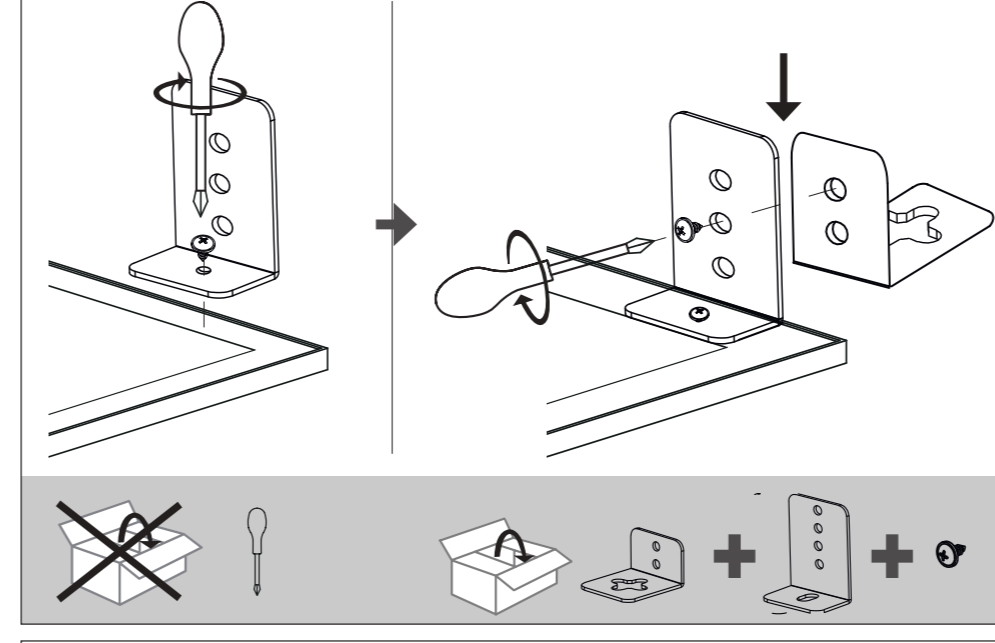

555 mm

420 mm

**A** Ceiling Panel Mount

**B** Recessed Ceiling Mount

**C** Semi Recessed Mount

33107  
33108

**EGLO**

LED-PANEL

555 mm

420mm

**D** Surface Mount

**E** Hanging Mount

**F**