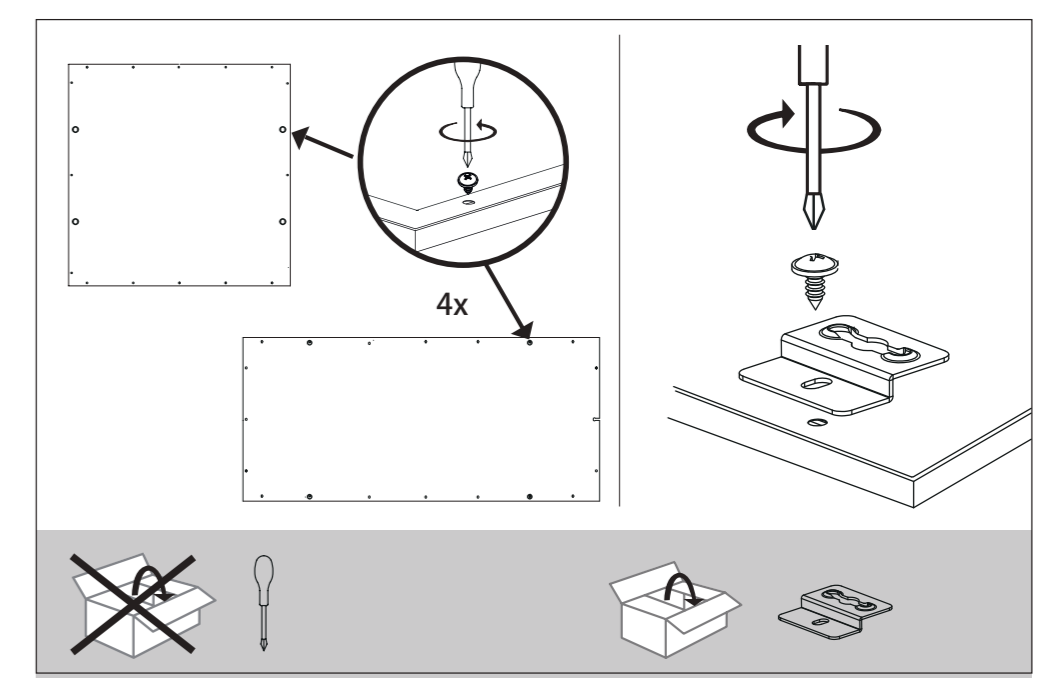

555 mm

420 mm

**A** Ceiling Panel Mount

**B** Recessed Ceiling Mount

**C** Semi Recessed Mount

33107  
33108

**EGLO**

LED-PANEL

555 mm

420mm

**D** Surface Mount

**E** Hanging Mount

**F**