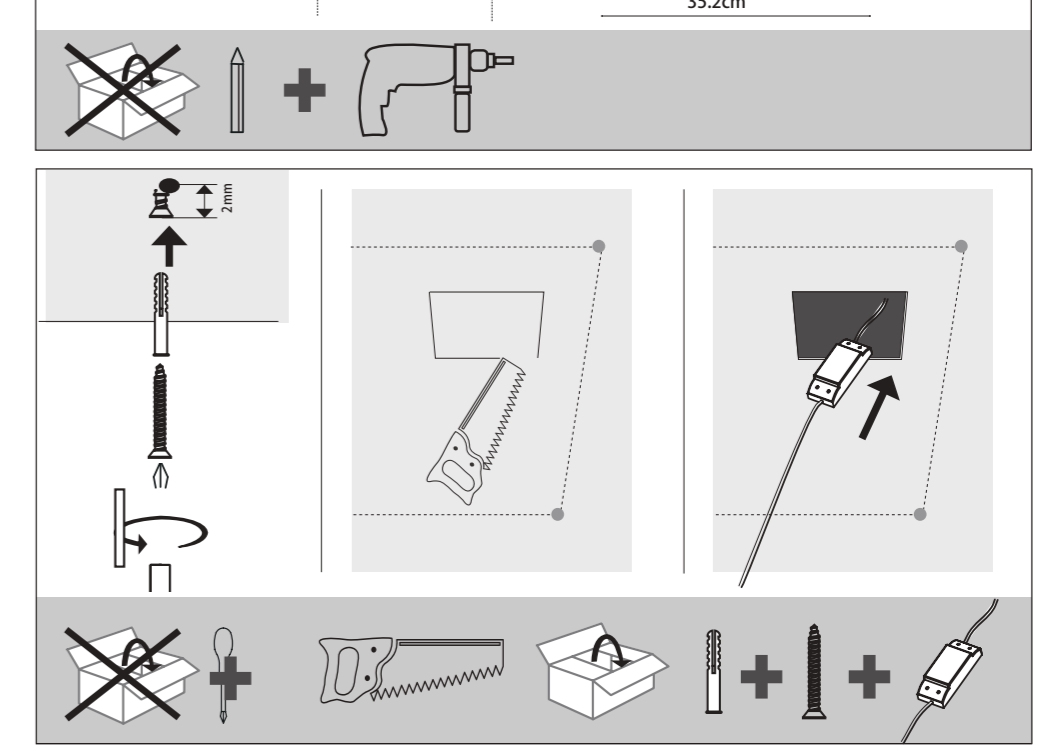

555 mm

420 mm

**A** Ceiling Panel Mount

**B** Recessed Ceiling Mount

**C** Semi Recessed Mount

33107  
33108

**EGLO**

LED-PANEL

555 mm

420mm

**D** Surface Mount

**E** Hanging Mount

**F**