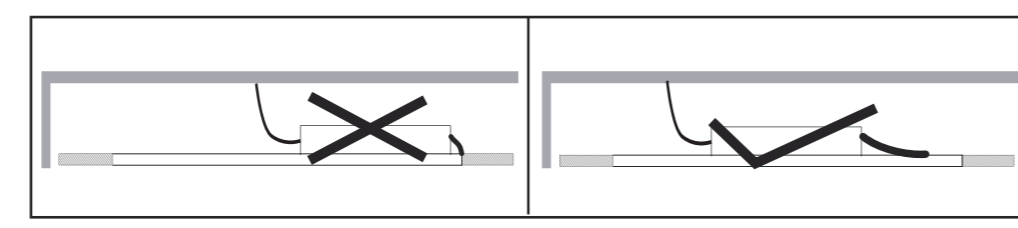

555 mm

420 mm

**A** Ceiling Panel Mount

**B** Recessed Ceiling Mount

**C** Semi Recessed Mount

33107  
33108

**EGLO**

LED-PANEL

555 mm

420mm

**D** Surface Mount

**E** Hanging Mount

**F**