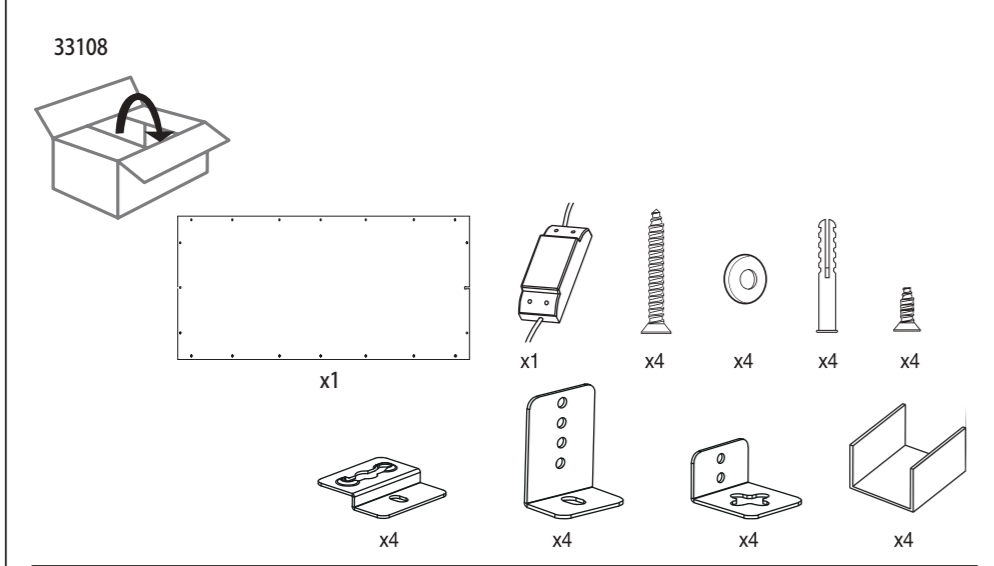

555 mm

420 mm

**A** Ceiling Panel Mount

**B** Recessed Ceiling Mount

**C** Semi Recessed Mount

33107  
33108

**EGLO**

LED-PANEL

555 mm

420mm

**D** Surface Mount

**E** Hanging Mount

**F**