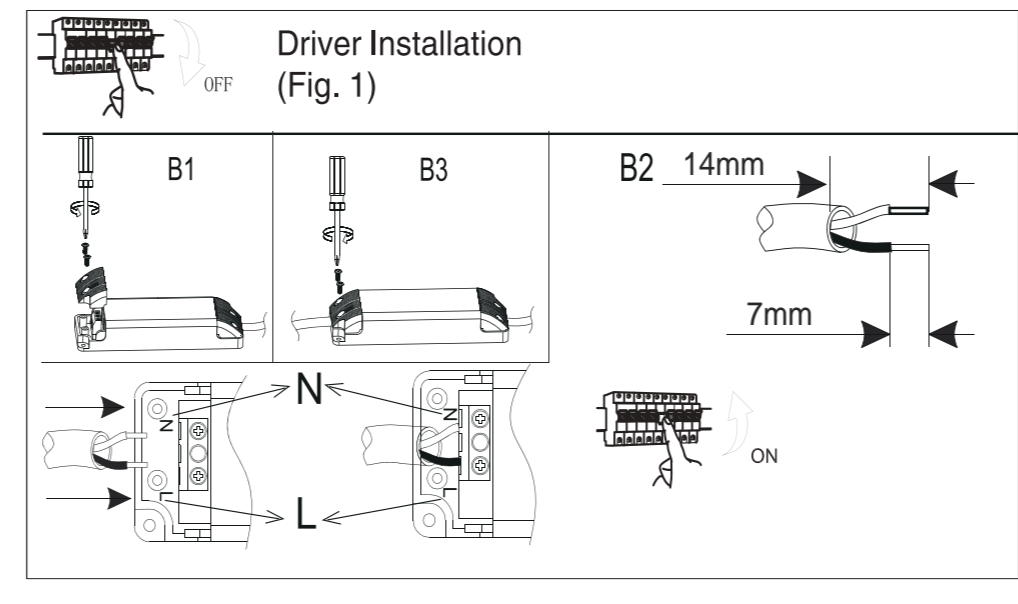

555 mm

420 mm

**A** Ceiling Panel Mount

**B** Recessed Ceiling Mount

**C** Semi Recessed Mount

33107  
33108

**EGLO**

LED-PANEL

555 mm

420mm

**D** Surface Mount

**E** Hanging Mount

**F**