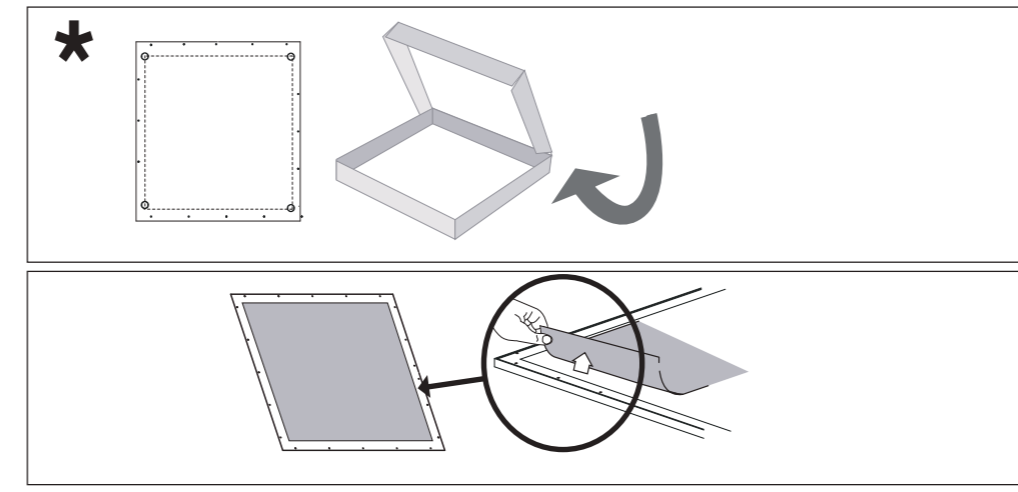

555 mm

420 mm

**A** Ceiling Panel Mount

**B** Recessed Ceiling Mount

**C** Semi Recessed Mount

33107  
33108

**EGLO**

LED-PANEL

555 mm

420mm

**D** Surface Mount

**E** Hanging Mount

**F**