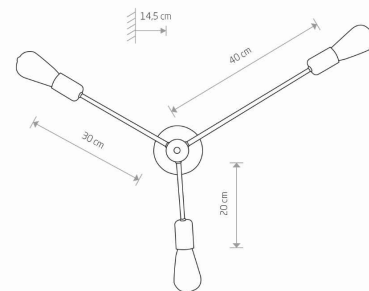

LUMINAIRE MODEL

MILL
9136

CATALOGUE GROUP
COUNTRY OF ORIGIN

KATALOG 2022
MADE IN POLAND

LIGHT SOURCE **E27**
 LIGHT SOURCES TYPE **Replaceable**
 MAXIMUM WATTAGE **3x60W**
 LAMP INCLUDES SOURCE OF LIGHT **No**
 NUMBER OF LIGHT SOURCES **3**
 IP **IP20**
Interior use

PACKAGE DIMENSIONS (L/W/H) **60cm/50cm/15cm**

NET/GROSS WEIGHT **0,73kg/1,6kg**

ASSEMBLY METHOD **Bridge**

LEADING/SUPPLEMENTARY COLOR **Black, Brass**

MATERIALS **Painted steel, Brass-plated steel**

STYLE **Modern**

ELECTRICAL SECURITY CLASS **I**

POWER SUPPLY **~220-230V/50/60Hz**

DIMENSIONS

5 903139913690