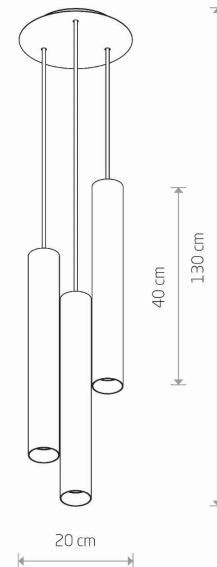

LUMINAIRE MODEL

EYE L
8916

CATALOGUE GROUP
COUNTRY OF ORIGIN

KATALOG 2022
MADE IN POLAND

LIGHT SOURCE **GU10**
LIGHT SOURCES TYPE **Replaceable**
MAXIMUM WATTAGE **3x10W only LED**
LAMP INCLUDES SOURCE OF LIGHT **No**
NUMBER OF LIGHT SOURCES **3**
IP **IP20**
Interior use

PACKAGE DIMENSIONS (L/W/H) **45cm/21cm/12.5cm**
NET/GROSS WEIGHT **2.98kg/3.25kg**
ASSEMBLY METHOD **Direct assembly**
LEADING/SUPPLEMENTARY COLOR **White**
MATERIALS **Painted steel**
STYLE **Modern**
ELECTRICAL SECURITY CLASS **I**
POWER SUPPLY **~220-230V/50/60Hz**

DIMENSIONS

5 9 0 3 1 3 9 8 9 1 6 9 1