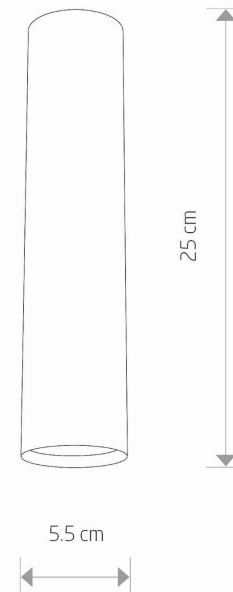

LUMINAIRE MODEL

EYE M
6837

CATALOGUE GROUP
COUNTRY OF ORIGIN

KATALOG 2022
MADE IN POLAND

LIGHT SOURCE **GU10**
LIGHT SOURCES TYPE **Replaceable**
MAXIMUM WATTAGE **1x35W**
LAMP INCLUDES SOURCE OF LIGHT **No**
NUMBER OF LIGHT SOURCES **1**
IP **IP20**
Interior use

PACKAGE DIMENSIONS (L/W/H) **32,5cm/6,5cm/7cm**

NET/GROSS WEIGHT **0,54kg/0,6kg**

ASSEMBLY METHOD **Direct assembly**

LEADING/SUPPLEMENTARY COLOR **Black**

MATERIALS **Painted steel**

STYLE **Modern**

ELECTRICAL SECURITY CLASS **I**

POWER SUPPLY **~220-230V/50/60Hz**

DIMENSIONS

Nowodvorski
LIGHTING

CATALOGUE CARD