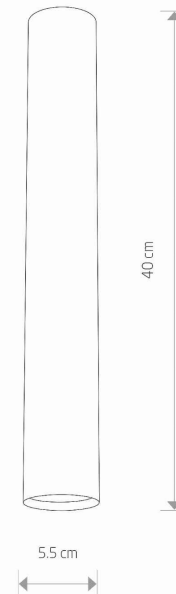

LUMINAIRE MODEL

**EYE L**  
**5471**

CATALOGUE GROUP  
COUNTRY OF ORIGIN

**KATALOG 2022**  
**MADE IN POLAND**

LIGHT SOURCE **GU10**  
LIGHT SOURCES TYPE **Replaceable**  
MAXIMUM WATTAGE **1x35W**  
LAMP INCLUDES SOURCE OF LIGHT **No**  
NUMBER OF LIGHT SOURCES **1**  
IP **IP20**  
**Interior use**

PACKAGE DIMENSIONS (L/W/H) **46,5cm/6,5cm/6,5cm**

NET/GROSS WEIGHT **0,83kg/0,9kg**

ASSEMBLY METHOD **Direct assembly**

LEADING/SUPPLEMENTARY COLOR **White**

MATERIALS **Painted steel**

STYLE **Modern**

ELECTRICAL SECURITY CLASS **I**

POWER SUPPLY **~220-230V/50/60Hz**

DIMENSIONS

5 903139547192