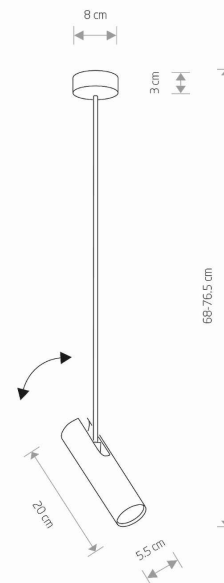

## CATALOGUE CARD

LUMINAIRE MODEL

**EYE SUPER B  
6490**

CATALOGUE GROUP  
COUNTRY OF ORIGIN

**KATALOG 2022  
MADE IN POLAND**

LIGHT SOURCE **GU10**  
LIGHT SOURCES TYPE **Replaceable**  
MAXIMUM WATTAGE **10W only LED**  
LAMP INCLUDES SOURCE OF LIGHT **No**  
NUMBER OF LIGHT SOURCES **1**  
IP **IP20**  
**Interior use**

PACKAGE DIMENSIONS (L/W/H) **80cm/9cm/9cm**  
NET/GROSS WEIGHT **0,76kg/0,94kg**  
ASSEMBLY METHOD **Bridge**  
LEADING/SUPPLEMENTARY COLOR **White**  
MATERIALS **Painted steel**  
STYLE **Modern**  
ELECTRICAL SECURITY CLASS **I**  
POWER SUPPLY **~220-230V/50/60Hz**

### DIMENSIONS

5 9 0 3 1 3 9 6 4 9 0 9 4