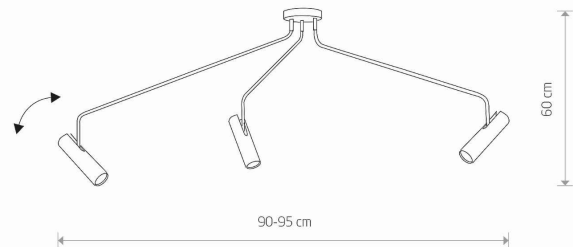

LUMINAIRE MODEL

**EYE SUPER
6504**

CATALOGUE GROUP
COUNTRY OF ORIGIN

**KATALOG 2022
MADE IN POLAND**

LIGHT SOURCE **GU10**
 LIGHT SOURCES TYPE **Replaceable**
 MAXIMUM WATTAGE **10W only LED**
 LAMP INCLUDES SOURCE OF LIGHT **No**
 NUMBER OF LIGHT SOURCES **3**
 IP **IP20**
Interior use

PACKAGE DIMENSIONS (L/W/H) **26cm/13,5cm/92cm**

NET/GROSS WEIGHT **2.68kg/3.20kg**

ASSEMBLY METHOD **Bridge**

LEADING/SUPPLEMENTARY COLOR **Black**

MATERIALS **Painted steel, Chrome**

STYLE **Modern**

ELECTRICAL SECURITY CLASS **I**

POWER SUPPLY **~220-230V/50/60Hz**

DIMENSIONS

5 9 0 3 1 3 9 6 5 0 4 9 6

Nowodvorski
LIGHTING

CATALOGUE CARD