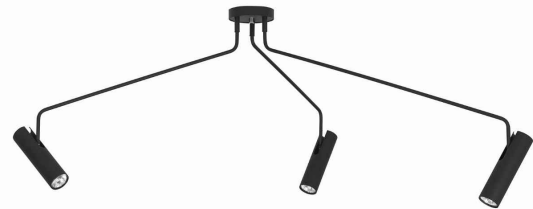

LUMINAIRE MODEL

**EYE SUPER
6504**

CATALOGUE GROUP
COUNTRY OF ORIGIN

**KATALOG 2022
MADE IN POLAND**

LIGHT SOURCE **GU10**
LIGHT SOURCES TYPE **Replaceable**
MAXIMUM WATTAGE **10W only LED**
LAMP INCLUDES SOURCE OF LIGHT **No**
NUMBER OF LIGHT SOURCES **3**
IP **IP20**
Interior use

PACKAGE DIMENSIONS (L/W/H) **26cm/13,5cm/92cm**

NET/GROSS WEIGHT **2.68kg/3.20kg**

ASSEMBLY METHOD **Bridge**

LEADING/SUPPLEMENTARY COLOR **Black**

MATERIALS **Painted steel, Chrome**

STYLE **Modern**

ELECTRICAL SECURITY CLASS **I**

POWER SUPPLY **~220-230V/50/60Hz**