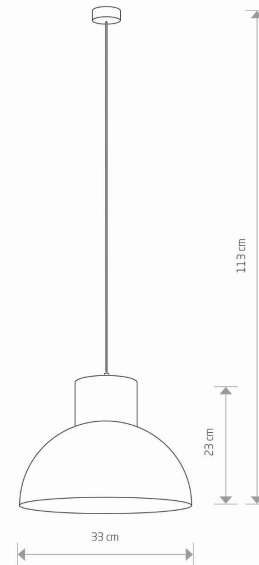

Nowodvorski
LIGHTING

CATALOGUE CARD

LUMINAIRE MODEL

WORKS
6612

CATALOGUE GROUP
COUNTRY OF ORIGIN

KATALOG 2022
MADE IN POLAND

LIGHT SOURCE **E27**
LIGHT SOURCES TYPE **Replaceable**
MAXIMUM WATTAGE **1x60W**
LAMP INCLUDES SOURCE OF LIGHT **No**
NUMBER OF LIGHT SOURCES **1**
IP **IP20**
Interior use

PACKAGE DIMENSIONS (L/W/H) **36cm/36cm/20cm**
NET/GROSS WEIGHT **1,34kg/1,9kg**
ASSEMBLY METHOD **Bridge**
LEADING/SUPPLEMENTARY COLOR **White**
MATERIALS **Painted steel**
STYLE **Modern**
ELECTRICAL SECURITY CLASS **I**
POWER SUPPLY **~220-230V/50/60Hz**

DIMENSIONS

5 903139661294