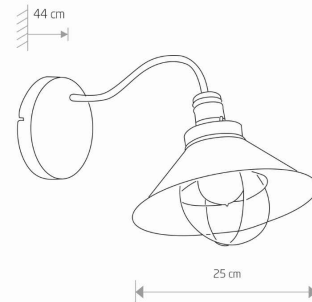

## CATALOGUE CARD

LUMINAIRE MODEL

**GARRET**  
**6442**

CATALOGUE GROUP  
COUNTRY OF ORIGIN

**KATALOG 2022**  
**MADE IN POLAND**

LIGHT SOURCE **E27**  
LIGHT SOURCES TYPE **Replaceable**  
MAXIMUM WATTAGE **1x60W**  
LAMP INCLUDES SOURCE OF LIGHT **No**  
NUMBER OF LIGHT SOURCES **1**  
IP **IP20**  
**Interior use**

PACKAGE DIMENSIONS (L/W/H) **25cm/25cm/29cm**

NET/GROSS WEIGHT **0,74kg/1,1kg**

ASSEMBLY METHOD **Bridge**

LEADING/SUPPLEMENTARY COLOR **Chocolate, Copper**

MATERIALS **Painted steel**

STYLE **Industrial**

ELECTRICAL SECURITY CLASS **I**

POWER SUPPLY **~220-230V/50/60Hz**

DIMENSIONS

5 9 0 3 1 3 9 6 4 4 2 9 7