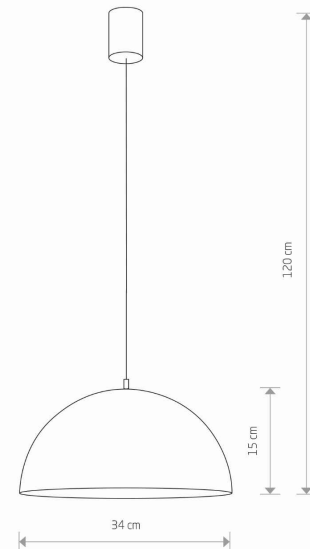

Nowodvorski
LIGHTING

CATALOGUE CARD

LUMINAIRE MODEL

HEMISPHERE RUST S
6367

CATALOGUE GROUP
COUNTRY OF ORIGIN

KATALOG 2022
MADE IN POLAND

LIGHT SOURCE **E27**
LIGHT SOURCES TYPE **Replaceable**
MAXIMUM WATTAGE **1x60W**
LAMP INCLUDES SOURCE OF LIGHT **No**
NUMBER OF LIGHT SOURCES **1**
IP **IP20**
Interior use

PACKAGE DIMENSIONS (L/W/H) **36cm/36cm/20cm**
NET/GROSS WEIGHT **0,87kg/1,32kg**
ASSEMBLY METHOD **Hanger**
LEADING/SUPPLEMENTARY COLOR **Rust effect**
MATERIALS **Painted steel**
STYLE **Modern**
ELECTRICAL SECURITY CLASS **I**
POWER SUPPLY **~220-230V/50/60Hz**

DIMENSIONS

5 903139636797