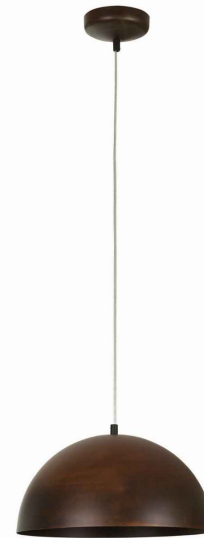

Nowodvorski
LIGHTING

CATALOGUE CARD

LUMINAIRE MODEL

HEMISPHERE RUST S
6367

CATALOGUE GROUP
COUNTRY OF ORIGIN

KATALOG 2022
MADE IN POLAND

LIGHT SOURCE **E27**
LIGHT SOURCES TYPE **Replaceable**
MAXIMUM WATTAGE **1x60W**
LAMP INCLUDES SOURCE OF LIGHT **No**
NUMBER OF LIGHT SOURCES **1**
IP **IP20**
Interior use

PACKAGE DIMENSIONS (L/W/H) **36cm/36cm/20cm**
NET/GROSS WEIGHT **0,87kg/1,32kg**
ASSEMBLY METHOD **Hanger**
LEADING/SUPPLEMENTARY COLOR **Rust effect**
MATERIALS **Painted steel**
STYLE **Modern**
ELECTRICAL SECURITY CLASS **I**
POWER SUPPLY **~220-230V/50/60Hz**

DIMENSIONS

5 903139636797