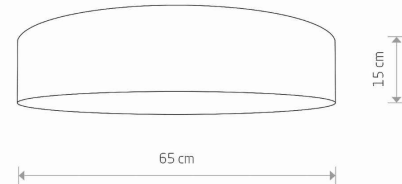

LUMINAIRE MODEL

LAGUNA
8957

CATALOGUE GROUP
COUNTRY OF ORIGIN

KATALOG 2022
MADE IN POLAND

LIGHT SOURCE **E27**
 LIGHT SOURCES TYPE **Replaceable**
 MAXIMUM WATTAGE **4x25W only LED**
 LAMP INCLUDES SOURCE OF LIGHT **No**
 NUMBER OF LIGHT SOURCES **4**
 IP **IP20**
Interior use

PACKAGE DIMENSIONS (L/W/H) **67cm/67cm/22cm**

NET/GROSS WEIGHT **2,95kg/4,93kg**

ASSEMBLY METHOD **Direct assembly**

LEADING/SUPPLEMENTARY COLOR **Cream**

MATERIALS **Velvet, Plastic, Painted steel**

STYLE **Modern**

ELECTRICAL SECURITY CLASS **I**

POWER SUPPLY **~220-230V/50/60Hz**

DIMENSIONS

5 9 0 3 1 3 9 8 9 5 7 9 8