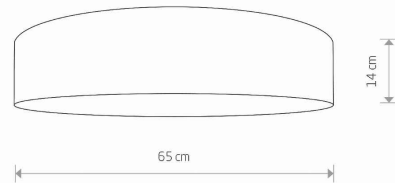

LUMINAIRE MODEL

**TURDA**  
**8955**

CATALOGUE GROUP  
COUNTRY OF ORIGIN

**KATALOG 2022**  
**MADE IN POLAND**

LIGHT SOURCE **E27**  
 LIGHT SOURCES TYPE **Replaceable**  
 MAXIMUM WATTAGE **4x25W only LED**  
 LAMP INCLUDES SOURCE OF LIGHT **No**  
 NUMBER OF LIGHT SOURCES **4**  
 IP **IP20**  
**Interior use**

PACKAGE DIMENSIONS (L/W/H) **67cm/67cm/21,5cm**

NET/GROSS WEIGHT **2,95kg/4,93kg**

ASSEMBLY METHOD **Direct assembly**

LEADING/SUPPLEMENTARY COLOR **Gold,White**

MATERIALS **Fabric,Plastic,Painted steel**

STYLE **Modern**

ELECTRICAL SECURITY CLASS **I**

POWER SUPPLY **~220-230V/50/60Hz**

DIMENSIONS

5 903139895590