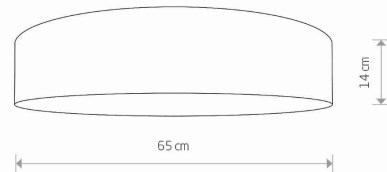

LUMINAIRE MODEL

CROCO
8956

CATALOGUE GROUP
COUNTRY OF ORIGIN

KATALOG 2022
MADE IN POLAND

LIGHT SOURCE **E27**
 LIGHT SOURCES TYPE **Replaceable**
 MAXIMUM WATTAGE **4x25W only LED**
 LAMP INCLUDES SOURCE OF LIGHT **No**
 NUMBER OF LIGHT SOURCES **4**
 IP **IP20**
Interior use

PACKAGE DIMENSIONS (L/W/H) **67cm/67cm/22cm**

NET/GROSS WEIGHT **2,95kg/4,93kg**

ASSEMBLY METHOD **Direct assembly**

LEADING/SUPPLEMENTARY COLOR **Gray,White**

MATERIALS **Velvet,Plastic,Painted steel**

STYLE **Modern**

ELECTRICAL SECURITY CLASS **I**

POWER SUPPLY **~220-230V/50/60Hz**

DIMENSIONS

5 9 0 3 1 3 9 8 9 5 6 9 9