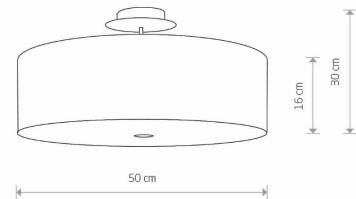

LUMINAIRE MODEL

**VIVIANE**  
**6391**

CATALOGUE GROUP  
COUNTRY OF ORIGIN

**KATALOG 2022**  
**MADE IN POLAND**

LIGHT SOURCE **E27**  
 LIGHT SOURCES TYPE **Replaceable**  
 MAXIMUM WATTAGE **3x60W**  
 LAMP INCLUDES SOURCE OF LIGHT **No**  
 NUMBER OF LIGHT SOURCES **3**  
 IP **IP20**  
**Interior use**

PACKAGE DIMENSIONS (L/W/H) **53cm/53cm/36cm**

NET/GROSS WEIGHT **2,48kg/4,17kg**

ASSEMBLY METHOD **Bridge**

LEADING/SUPPLEMENTARY COLOR **White**

MATERIALS **Fabric, Glass, Chrome**

STYLE **Modern**

ELECTRICAL SECURITY CLASS **I**

POWER SUPPLY **~220-230V/50/60Hz**

DIMENSIONS

5 903139639194