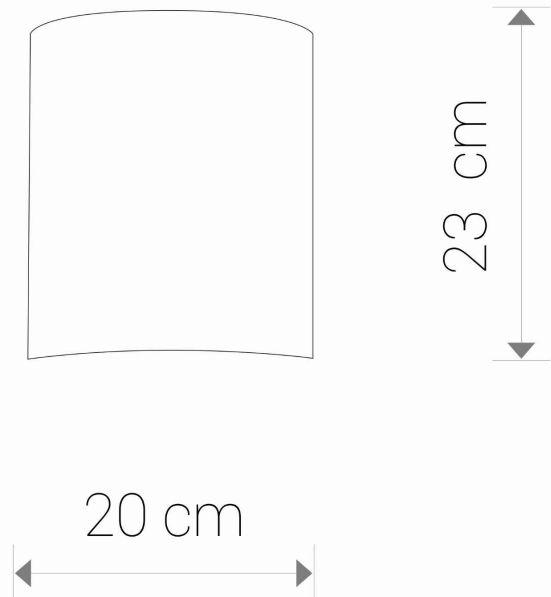

DIMENSIONS