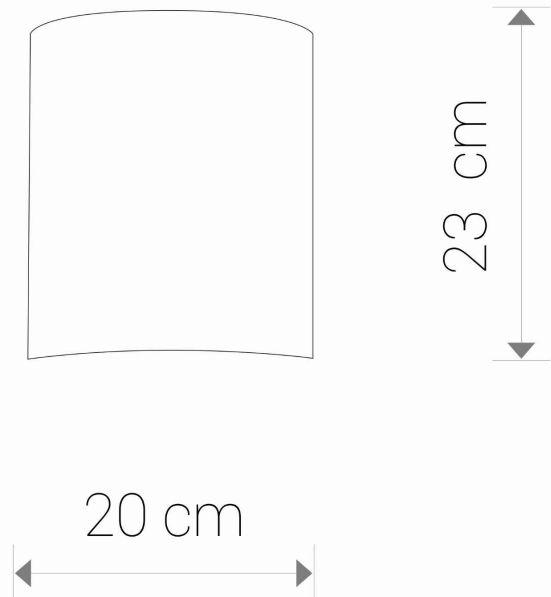

LUMINAIRE MODEL

ALICE XS
5663

CATALOGUE GROUP
COUNTRY OF ORIGIN

KATALOG 2022
MADE IN POLAND

LIGHT SOURCE **E27**
LIGHT SOURCES TYPE **Replaceable**
MAXIMUM WATTAGE **1x60W**
LAMP INCLUDES SOURCE OF LIGHT **No**
NUMBER OF LIGHT SOURCES **1**
IP **IP20**
Interior use

PACKAGE DIMENSIONS (L/W/H) **27cm/14cm/27cm**

NET/GROSS WEIGHT **0,25kg/0,4kg**

ASSEMBLY METHOD **Direct assembly**

LEADING/SUPPLEMENTARY COLOR **Ecru,White**

MATERIALS **Fabric,Painted steel**

STYLE **Modern**

ELECTRICAL SECURITY CLASS **I**

POWER SUPPLY **~220-230V/50/60Hz**

DIMENSIONS

Nowodvorski
LIGHTING

CATALOGUE CARD