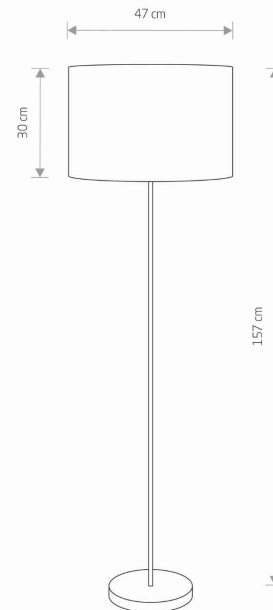

Nowodvorski
LIGHTING

CATALOGUE CARD

LUMINAIRE MODEL

HOTEL
9300

CATALOGUE GROUP
COUNTRY OF ORIGIN

KATALOG 2022
MADE IN POLAND

LIGHT SOURCE **E27**
LIGHT SOURCES TYPE **Replaceable**
MAXIMUM WATTAGE **1x60W**
LAMP INCLUDES SOURCE OF LIGHT **No**
NUMBER OF LIGHT SOURCES **1**
IP **IP20**
Interior use

PACKAGE DIMENSIONS (L/W/H) **64cm/27cm/9cm**
NET/GROSS WEIGHT **4,54kg/5,81kg**
ASSEMBLY METHOD **Free-standing product**
LEADING/SUPPLEMENTARY COLOR **Gray, Chrome**
MATERIALS **Fabric, Chrome plated steel**
STYLE **Modern**
ELECTRICAL SECURITY CLASS **II**
POWER SUPPLY **~220-230V/50/60Hz**

DIMENSIONS

5 9 0 3 1 3 9 9 3 0 0 9 3