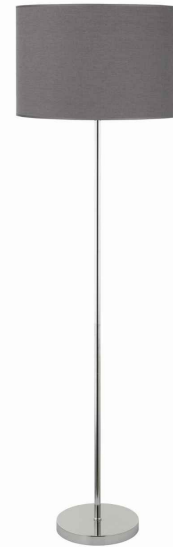

Nowodvorski
LIGHTING

CATALOGUE CARD

LUMINAIRE MODEL

HOTEL
9300

CATALOGUE GROUP
COUNTRY OF ORIGIN

KATALOG 2022
MADE IN POLAND

LIGHT SOURCE **E27**
LIGHT SOURCES TYPE **Replaceable**
MAXIMUM WATTAGE **1x60W**
LAMP INCLUDES SOURCE OF LIGHT **No**
NUMBER OF LIGHT SOURCES **1**
IP **IP20**
Interior use

PACKAGE DIMENSIONS (L/W/H) **64cm/27cm/9cm**
NET/GROSS WEIGHT **4,54kg/5,81kg**
ASSEMBLY METHOD **Free-standing product**
LEADING/SUPPLEMENTARY COLOR **Gray, Chrome**
MATERIALS **Fabric, Chrome plated steel**
STYLE **Modern**
ELECTRICAL SECURITY CLASS **II**
POWER SUPPLY **~220-230V/50/60Hz**

DIMENSIONS

5 9 0 3 1 3 9 9 3 0 0 9 3