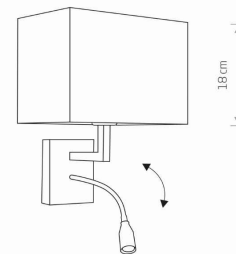

LAMP INCLUDES SOURCE OF LIGHT **Yes**

NUMBER OF LIGHT SOURCES **2**

IP **IP20**

Interior use

ENERGY EFFICIENCY CLASS **G**

PACKAGE DIMENSIONS (L/W/H) **42cm/21cm/24cm**

NET/GROSS WEIGHT **0,72kg/1,24kg**

ASSEMBLY METHOD **Bridge**

LEADING/SUPPLEMENTARY COLOR **Ecru, Chrome**

MATERIALS **Fabric, Chrome plated steel**

STYLE **Modern**

ELECTRICAL SECURITY CLASS **I**

POWER SUPPLY **~220-230V/50/60Hz**

DIMENSIONS

5 903139680097

Item No.	POWER	COLOR TEMP	LUMEN	BEAM ANGLE	CRI	IP	LED BRAND	DRIVER BRAND	LIFETIME	WARRANTY
6800	1x60W, 1x2.2W	4000K	—	—	—	IP20	—	—	—	—