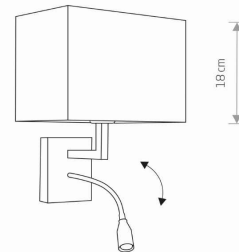

PACKAGE DIMENSIONS (L/W/H) **42cm/21cm/24cm**

NET/GROSS WEIGHT **0,75kg/1,3kg**

ASSEMBLY METHOD **Bridge**

LEADING/SUPPLEMENTARY COLOR **Gray, Chrome**

MATERIALS **Fabric, Chrome plated steel**

STYLE **Modern**

ELECTRICAL SECURITY CLASS **I**

POWER SUPPLY **~220-230V/50/60Hz**

DIMENSIONS

5 903139930291

Item No.	POWER	COLOR TEMP	LUMEN	BEAM ANGLE	CRI	IP	LED BRAND	DRIVER BRAND	LIFETIME	WARRANTY
9302	1x60W, 1x2.2W	4000K	—	—	—	IP20	—	—	—	—